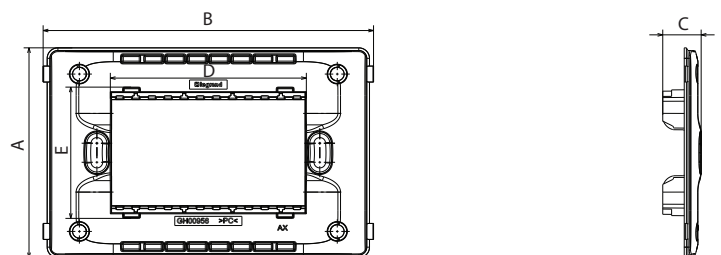

Material:

Support frame: PC

Self-extinguishing: + 850° C / 30 s

■ 4.3 Climatic characteristics

Storage temperature: - 10° C to + 70° C

Use temperature: - 5° C to + 35° C

5. DIMENSIONS (mm)

Catalogue Numbers	A	B	C	D	E
7 012 33	80	120	14.3	73	46.6
7 012 34	80	144	14.3	96.7	46.6
7 012 36	96	198	14.3	72	41