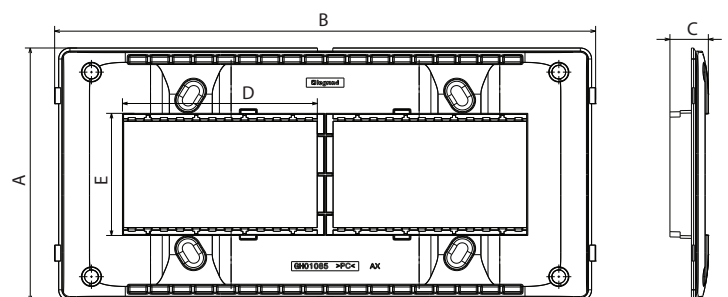

Defineo™ Support Frames

Cat. No(s): 7 012 33 / 7 012 34 / 7 012 36

1. USE

Support frames for mounting Defineo mechanisms on Italian standard flush mounting boxes
 Supplied with screws

2. MOUNTING

The support frame is screwed to flush-mounting box

Material:

Support frame: PC

Self-extinguishing: + 850° C / 30 s

■ 4.3 Climatic characteristics

Storage temperature: - 10° C to + 70° C

Use temperature: - 5° C to + 35° C

5. DIMENSIONS (mm)

Catalogue Numbers	A	B	C	D	E
7 012 33	80	120	14.3	73	46.6
7 012 34	80	144	14.3	96.7	46.6
7 012 36	96	198	14.3	72	41