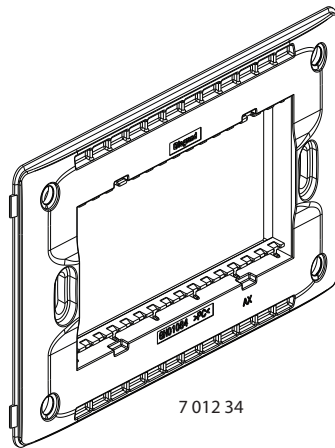

Defineo™ Support Frames

Cat. No(s): 7 012 33 / 7 012 34 / 7 012 36

1. USE

Support frames for mounting Defineo mechanisms on Italian standard flush mounting boxes
 Supplied with screws

2. MOUNTING

The support frame is screwed to flush-mounting box

Material:

Support frame: PC

Self-extinguishing: + 850° C / 30 s

■ 4.3 Climatic characteristics

Storage temperature: - 10° C to + 70° C

Use temperature: - 5° C to + 35° C

5. DIMENSIONS (mm)

Catalogue Numbers	A	B	C	D	E
7 012 33	80	120	14.3	73	46.6
7 012 34	80	144	14.3	96.7	46.6
7 012 36	96	198	14.3	72	41