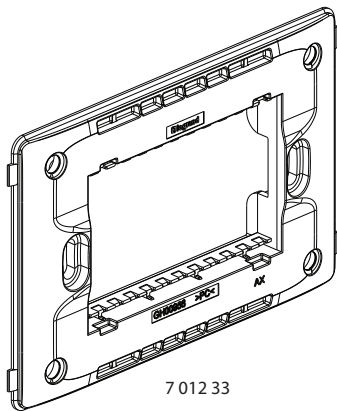

Defineo™ Support Frames

Cat. No(s): 7 012 33 / 7 012 34 / 7 012 36

1. USE

Support frames for mounting Defineo mechanisms on Italian standard flush mounting boxes
 Supplied with screws

2. MOUNTING

The support frame is screwed to flush-mounting box

Material:

Support frame: PC

Self-extinguishing: + 850° C / 30 s

■ 4.3 Climatic characteristics

Storage temperature: - 10° C to + 70° C

Use temperature: - 5° C to + 35° C

5. DIMENSIONS (mm)

Catalogue Numbers	A	B	C	D	E
7 012 33	80	120	14.3	73	46.6
7 012 34	80	144	14.3	96.7	46.6
7 012 36	96	198	14.3	72	41