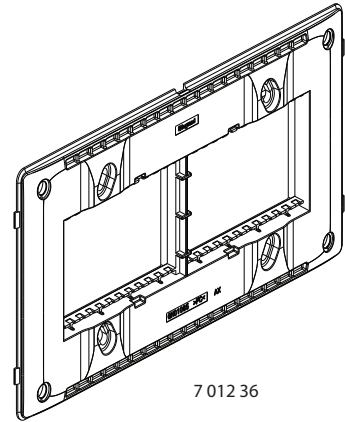

Defineo™ Support Frames

Cat. No(s): 7 012 33 / 7 012 34 / 7 012 36

1. USE

Support frames for mounting Defineo mechanisms on Italian standard flush mounting boxes
 Supplied with screws

2. MOUNTING

The support frame is screwed to flush-mounting box

Material:

Support frame: PC

Self-extinguishing: + 850° C / 30 s

■ 4.3 Climatic characteristics

Storage temperature: - 10° C to + 70° C

Use temperature: - 5° C to + 35° C

5. DIMENSIONS (mm)

Catalogue Numbers	A	B	C	D	E
7 012 33	80	120	14.3	73	46.6
7 012 34	80	144	14.3	96.7	46.6
7 012 36	96	198	14.3	72	41