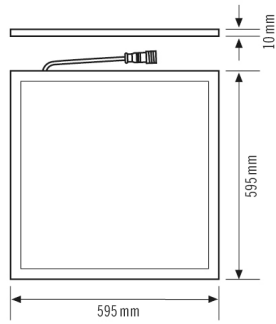

Technical data

GENERAL

Device category	Panel light
User interface	DALI-Bus
Remote controllable	–
Conformity	CE, RoHS, WEEE
Warranty	5 years

ATTACHMENT

Installation type	Insert
Installation position	Ceiling
Installation dimension	Installation length: 595 mm x Installation width: 595 mm x Installation depth: 50 mm
Type of connection	Push terminal
Connectable wire cross section	1,50 - 1,50 mm ²

HOUSING

Dimensions	Length 595 mm x Width 595 mm x Height/Depth 11 mm
Weight	3500 g
Material	painted aluminium
Surface finish	frosted
Protection type	IP20
Permissible ambient temperature	0 °C...+50 °C
Colour	white, similar to RAL 9003
Glow wire test in accordance with IEC 60695-2-10	650 °C

ELECTRICAL VERSION

Protection class	II
Nominal voltage	110 - 240 V / 50 - 60 Hz
In-rush current	14,2 A / 114 µs
Leakage current	0,009 mA

LIGHT

Diffusor	opal
Glare suppression	DDP (micro-prismatic)
Light emission	direct
Beam angle	116 °
Unified Glare Rating	≤ 19
Flicker factor	< 3 %
Rated output	33 W
Luminous Flux (light)	3800 lm
Luminous efficacy	115 lm/W
Colour temperature	4000 K
Colour rendering index Ra	> 80
Colour tolerance	SDCM < 3
Color Quality Scale	>80
L70B10 lifetime at 25 °C	60000 h
Life time L70B50 at 25 °C	60000 h
Life time L80B10 at 25 °C	40000 h
Life time L80B50 at 25 °C	40000 h
Life time L90B10 at 25 °C	20000 h
Life time L90B50 at 25 °C	20000 h
Photobiological safety	RG0
Energy efficiency class	A++ to A

Scale drawing

Light distribution