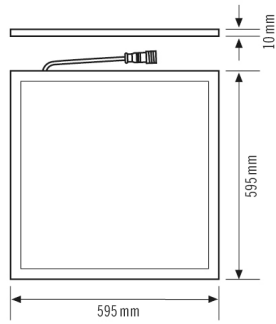

STELLA PNL 600 DDP OP 3800 840 IP20

Item number **GTIN**
EQ10600227 4015120600227

Product description

- LED light with prismatic (PRISMATIC) cover (diffuser)
- Can be used as a panel light in ceiling systems with concealed or visible mounting rails for system dimensions 600 mm x 600 mm
- LED output 33 W
- Integrated ballast (on/off), installation without further accessories
- Colour temperature approx. 4000 K (neutral white)

Technical data

GENERAL	
Device category	Panel light
Remote controllable	–
Conformity	CE, RoHS, WEEE
Warranty	5 years

ATTACHMENT	
Installation type	Insert
Installation position	Ceiling
Installation dimension	Installation length: 595 mm x Installation width: 595 mm x Installation depth: 50 mm
Type of connection	Push terminal
Connectable wire cross section	1,50 - 1,50 mm ²

HOUSING	
Dimensions	Length 595 mm x Width 595 mm x Height/Depth 11 mm
Weight	3500 g
Material	painted aluminium
Surface finish	frosted
Protection type	IP20
Permissible ambient temperature	0 °C...+50 °C
Colour	white, similar to RAL 9003
Glow wire test in accordance with IEC 60695-2-10	650 °C

Scale drawing

Light distribution