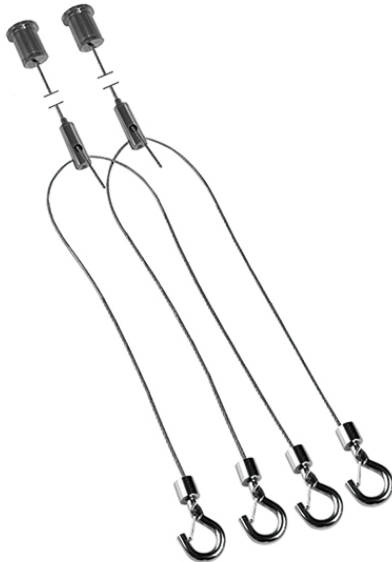

STELLA PENDULUM SET 1000

Item number **GTIN**
EQ10600166 4015120600166

Product description

Cable suspension for STELLA series

Technical data

GENERAL

Device category	Mounting
Remote controllable	-

HOUSING

Dimensions	Length 1000 mm
Weight	350 g
Material	Stainless steel
Colour	Stainless steel

Scale drawing