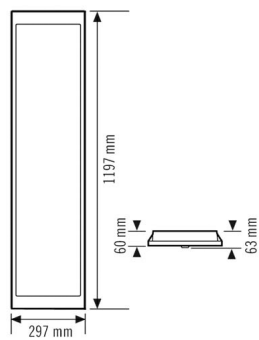

Technical data

GENERAL	
Device category	Panel light
User interface	DALI-Bus
Remote controllable	–
Conformity	CE, RoHS, WEEE
Warranty	5 years
ATTACHMENT	
Installation type	Insert
Installation position	Ceiling
Installation dimension	Installation length: 1200 mm x Installation width: 300 mm x Installation depth: 140 mm
HOUSING	
Dimensions	Length 1195 mm x Width 296 mm x Height/Depth 91 mm
Weight	4400 g
Material	Varnished steel
Surface finish	frosted
Protection type	IP20
Permissible ambient temperature	0 °C...+40 °C
Relative humidity	5 - 93 %, non-condensing
Colour	white, similar to RAL 9003
Glow wire test in accordance with IEC 60695-2-10	650 °C

Protection class	II
Nominal voltage	230 V / 50 Hz
LIGHT	
Diffusor	semi-opal
Glare suppression	LDP (linear-prismatic)
Light emission	direct
Beam angle	90 °
Unified Glare Rating	≤ 19
Flicker factor	< 3 %
Rated output	33 W
Luminous Flux (light)	3460 lm
Luminous efficacy	104 lm/W
Colour temperature	3000 K
Colour rendering index Ra	> 80
Colour tolerance	SDCM < 3
Color Quality Scale	> 80
L70B10 lifetime at 25 °C	75000 h
Life time L70B50 at 25 °C	95000 h
Life time L80B10 at 25 °C	50000 h
Life time L80B50 at 25 °C	60000 h
Life time L90B10 at 25 °C	25000 h
Life time L90B50 at 25 °C	30000 h
Photobiological safety	RG0
Energy efficiency class	A++ to A

ELECTRICAL VERSION

DATA SHEET

CELINE PNL 1200 LDP SO 3500 830 IP20 DALI

Item number **GTIN**
EQ10126048 4015120126048

Accessories

Product designation	Item number	GTIN
DROP PROTECTION	EQ10121616	4015120121616
MOUNTING FRAME 1200/1250 SM WH	EQ10113765	4015120113765

Scale drawing

Light distribution