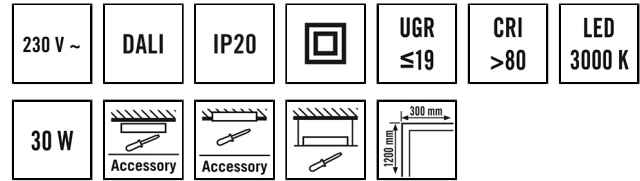

CELINE PNL 1200 LDP SO 3500 830 IP20 DALI

Item number EQ10126048
GTIN 4015120126048

Product description

- LED light with opal (MILKY) cover (diffuser)
- Can be used as a panel light for ceiling systems with concealed or visible mounting rails for system dimensions 1200 x 300 mm (please note any special features and restrictions of the ceiling system manufacturer)
- LED output 30 W
- Integrated ballast (DALI), installation without further accessories
- Colour temperature approx. 3000 K (warm white)

Technical data

GENERAL	
Device category	Panel light
User interface	DALI-Bus
Remote controllable	–
Conformity	CE, RoHS, WEEE
Warranty	5 years
ATTACHMENT	
Installation type	Insert
Installation position	Ceiling
Installation dimension	Installation length: 1200 mm x Installation width: 300 mm x Installation depth: 140 mm
HOUSING	
Dimensions	Length 1195 mm x Width 296 mm x Height/Depth 91 mm
Weight	4400 g
Material	Varnished steel
Surface finish	frosted
Protection type	IP20
Permissible ambient temperature	0 °C...+40 °C
Relative humidity	5 - 93 %, non-condensing
Colour	white, similar to RAL 9003
Glow wire test in accordance with IEC 60695-2-10	650 °C

Protection class	II
Nominal voltage	230 V / 50 Hz
LIGHT	
Diffusor	semi-opal
Glare suppression	LDP (linear-prismatic)
Light emission	direct
Beam angle	90 °
Unified Glare Rating	≤ 19
Flicker factor	< 3 %
Rated output	33 W
Luminous Flux (light)	3460 lm
Luminous efficacy	104 lm/W
Colour temperature	3000 K
Colour rendering index Ra	> 80
Colour tolerance	SDCM < 3
Color Quality Scale	> 80
L70B10 lifetime at 25 °C	75000 h
Life time L70B50 at 25 °C	95000 h
Life time L80B10 at 25 °C	50000 h
Life time L80B50 at 25 °C	60000 h
Life time L90B10 at 25 °C	25000 h
Life time L90B50 at 25 °C	30000 h
Photobiological safety	RG0
Energy efficiency class	A++ to A