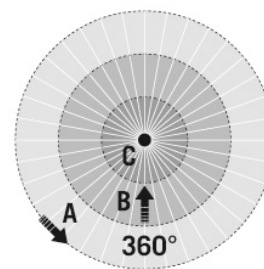

HOUSING	
Dimensions	Height/Depth 107 mm, Ø 108 mm
Weight	677 g
Material	UV-stabilised polycarbonate
Protection type	IP20
Permissible ambient temperature	-25 °C...+50 °C
Relative humidity	5 - 93 %, non-condensing
Colour	white, similar to RAL 9010

PD-C 360i/24 DUO DALI WAGO WINSTA CodeA/I

Item number	GTIN
EP10424670	4015120424670

Output	DALI	Orientation light	10 - 50 % luminous efficiency
Push button input channel 2	✓	Switch-off delay time, orientation light	approx. 1 min.-240 min.
Switch-off delay channel 2	60 s...240 min	Function	Switching

Scale drawing

Field of detections

Detection range

Diagonally (A)	Ø 24 m
Frontal (B)	Ø 11 m
Presence area (C)	Ø 8 m