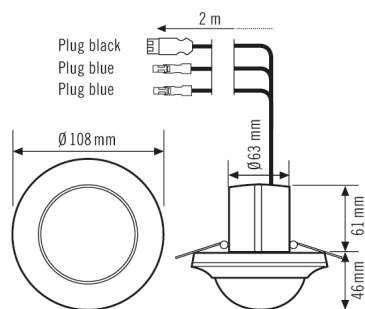

HOUSING	
Dimensions	Height/Depth 107 mm, Ø 108 mm
Weight	677 g
Material	UV-stabilised polycarbonate
Protection type	IP20
Permissible ambient temperature	-25 °C...+50 °C
Relative humidity	5 - 93 %, non-condensing
Colour	white, similar to RAL 9010

PD-C 360i/24 DUO DALI WAGO WINSTA CodeA/I

Item number	GTIN
EP10424670	4015120424670

Output	DALI	Orientation light	10 - 50 % luminous efficiency
Push button input channel 2	✓	Switch-off delay time, orientation light	approx. 1 min.-240 min.
Switch-off delay channel 2	60 s...240 min	Function	Switching

Accessories

Product designation	Item number	GTIN
PD-C 360/8 Slave	EP10055379	4015120055379
PD-C 360/24 Slave	EP10055386	4015120055386
PD-C 360/32 Slave	EP10427770	4015120427770
ESY-Pen	EP10425356	4015120425356
REMOTE CONTROL PDi DALI	EP10425899	4015120425899
REMOTE CONTROL PDi/USER	EM10425547	4015120425547
COMPACT COVER SET 24/32 BK	EP00007491	4015120007491
COMPACT COVER SET 24/32 SR	EP10425431	4015120425431
BASKET GUARD ROUND LARGE	EM10425608	4015120425608
BASKET GUARD ROUND SMALL	EM10425615	4015120425615
ACTUATOR FULL AUTO C3 DALI	EP10427473	4015120427473
ACTUATOR SEMI AUTO C4 DALI	EP10427480	4015120427480

Scale drawing

Field of detections

Detection range

Diagonally (A)	Ø 24 m
Frontal (B)	Ø 11 m
Presence area (C)	Ø 8 m