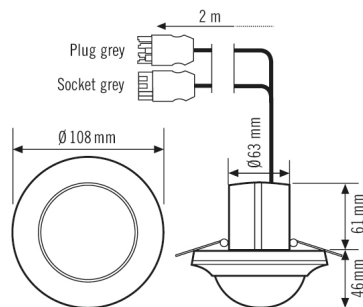

HOUSING	
Dimensions	Height/Depth 107 mm, Ø 108 mm
Weight	608 g
Material	UV-stabilised polycarbonate
Protection type	IP20
Permissible ambient temperature	-25 °C...+50 °C
Relative humidity	5 - 93 %, non-condensing
Colour	white, similar to RAL 9010

PD-C 360i/24 DUO DALI WAGO WINSTA CodeB

Item number	GTIN
EP10424656	4015120424656

Output	DALI	Orientation light	10 - 50 % luminous efficiency
Push button input channel 2	✓	Switch-off delay time, orientation light	approx. 1 min.-240 min.
Switch-off delay channel 2	60 s...240 min	Function	Switching

Accessories

Product designation	Item number	GTIN
PD-C 360/8 Slave	EP10055379	4015120055379
PD-C 360/24 Slave	EP10055386	4015120055386
PD-C 360/32 Slave	EP10427770	4015120427770
ESY-Pen	EP10425356	4015120425356
REMOTE CONTROL PDi DALI	EP10425899	4015120425899
REMOTE CONTROL PDi/USER	EM10425547	4015120425547
COMPACT COVER SET 24/32 BK	EP00007491	4015120007491
COMPACT COVER SET 24/32 SR	EP10425431	4015120425431
BASKET GUARD ROUND LARGE	EM10425608	4015120425608
BASKET GUARD ROUND SMALL	EM10425615	4015120425615
ACTUATOR FULL AUTO C3 DALI	EP10427473	4015120427473
ACTUATOR SEMI AUTO C4 DALI	EP10427480	4015120427480

Scale drawing

Field of detections

Detection range

Diagonally (A)	Ø 24 m
Frontal (B)	Ø 11 m
Presence area (C)	Ø 8 m