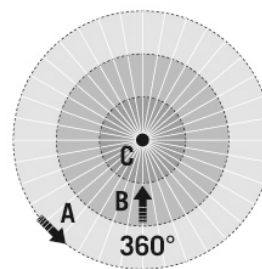

HOUSING	
Dimensions	Height/Depth 107 mm, Ø 108 mm
Weight	608 g
Material	UV-stabilised polycarbonate
Protection type	IP20
Permissible ambient temperature	-25 °C...+50 °C
Relative humidity	5 - 93 %, non-condensing
Colour	white, similar to RAL 9010

ELECTRICAL VERSION	
Protection class	II

Nominal voltage	230 V / 50 Hz
Power consumption	0,6 W

SENSORS	
Detection angle	360°
Detection range diagonally	Ø 24 m
Detection range head-on	Ø 11 m
Detection range presence	Ø 8 m
Field of detection	up to 453 m ²
Recommended installation height	3 m
Max. mounting height	10 m
Light measurement	mixed light

PD-C 360i/24 DUO DALI WAGO WINSTA CodeB

Item number	GTIN
EP10424656	4015120424656

Output	DALI	Orientation light	10 - 50 % luminous efficiency
Push button input channel 2	✓	Switch-off delay time, orientation light	approx. 1 min.-240 min.
Switch-off delay channel 2	60 s...240 min	Function	Switching

Scale drawing

Field of detections

Detection range

Diagonally (A)	Ø 24 m
Frontal (B)	Ø 11 m
Presence area (C)	Ø 8 m