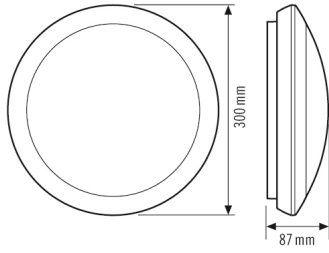

HOUSING

Dimensions	Height/Depth 87 mm, Ø 300 mm
Weight	1000 g
Material	UV-stabilised polycarbonate
Protection type	IP65
Permissible ambient temperature	0 °C...+50 °C
Impact resistance	IK10

Colour white, similar to RAL 9003

ELECTRICAL VERSION

Protection class	II
Nominal voltage	220 - 240 V / 50 - 60 Hz
Power consumption	300 mA
In-rush current	10,3 A / 132 µs

LIGHT

Diffusor	opal
Light emission	direct
Beam angle	115 °
Unified Glare Rating	≤ 22
Flicker factor	< 3 %
Rated output	15 W
Luminous Flux (light)	1550 lm
Luminous efficacy	103 lm/W
Colour temperature	4000 K
Colour rendering index Ra	> 80
Energy efficiency class	A++ to A

DATA SHEET

ALMA WCL 300 OP 1600 840 IP65

Item number **GTIN**
E010850332 4015120850332

Scale drawing

Field of detections

Detection range

Light distribution