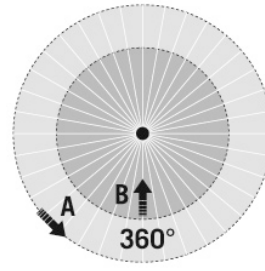

DATA SHEET

ALMA WCL 300 OP 1600 840 IP65

Item number **GTIN**
E010850332 4015120850332

Product description

- LED round light
- 16 W, light colour approx. 4000 K neutral white
- With improved protection type (IP 65)

HOUSING

Dimensions	Height/Depth 87 mm, Ø 300 mm
Weight	1000 g
Material	UV-stabilised polycarbonate
Protection type	IP65
Permissible ambient temperature	0 °C...+50 °C
Impact resistance	IK10

Colour white, similar to RAL 9003

ELECTRICAL VERSION

Protection class	II
Nominal voltage	220 - 240 V / 50 - 60 Hz
Power consumption	300 mA
In-rush current	10,3 A / 132 µs

LIGHT

Diffusor	opal
Light emission	direct
Beam angle	115 °
Unified Glare Rating	≤ 22
Flicker factor	< 3 %
Rated output	15 W
Luminous Flux (light)	1550 lm
Luminous efficacy	103 lm/W
Colour temperature	4000 K
Colour rendering index Ra	> 80
Energy efficiency class	A++ to A

DATA SHEET

ALMA WCL 300 OP 1600 840 IP65

Item number **GTIN**
E010850332 4015120850332

Scale drawing

Field of detections

Detection range

Light distribution