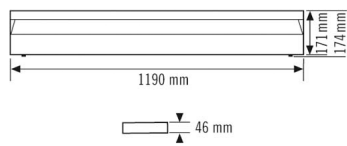

Technical data

GENERAL

Device category	Wall and ceiling light
Remote controllable	–
Conformity	CE, RoHS, SundaHus, WEEE

ATTACHMENT

Installation type	Surface mounting
Installation position	Ceiling

HOUSING

Dimensions	Length 1190 mm x Width 171 mm x Height/Depth 48 mm
Weight	4200 g
Material	Varnished steel
Surface finish	Powder coated
Protection type	IP20
Permissible ambient temperature	0 °C...+40 °C
Relative humidity	5 - 93 %, non-condensing
Colour	white, similar to RAL 9003
Glow wire test in accordance with IEC 60695-2-10	650 °C

DATA SHEET

BOARDLIGHT WCL 1200 4000 830 IP20

Item number **GTIN**
E010849800 4015120849800

Accessories

Product designation	Item number	GTIN
BOARDLIGHT MOUNTING FRAME 1200 FM WH	E010849855	4015120849855
BOARDLIGHT MOUNTING FRAME 1250 FM WH	E010849848	4015120849848
BOARDLIGHT WALL ARM 700 WH	E010849831	4015120849831
BOARDLIGHT PENDULUM SET	E010849824	4015120849824

Scale drawing

Light distribution