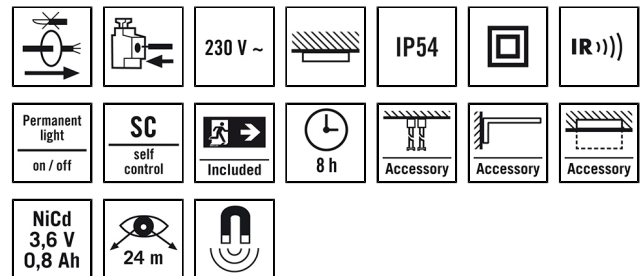

### Product description

- Single-battery emergency light for escape route signage with 8 h emergency light duration for 24 m viewing distance
- Self-monitoring with coloured status indicator
- Tamper-resistant function check can be executed by remote control or magnet
- Optionally, operation in continuous or stand-by mode possible

### Technical data

GENERAL	
Device category	Escape sign light
User interface	IR remote control
Remote controllable	✓
Conformity	CE, RoHS, WEEE
Warranty	5 years
ATTACHMENT	
Installation type	Surface mounting
Installation position	Ceiling / wall
Installation dimension	Installation length: 370 mm x Installation width: 115 mm x Installation depth: 66 mm
Type of connection	Push terminal
Connectable wire cross section	1,50 - 2,50 mm <sup>2</sup>
HOUSING	
Dimensions	Length 328 mm x Width 108 mm x Height/Depth 206 mm
Weight	636 g
Material	UV-stabilised polycarbonate

### EMERGENCY LIGHTING

Viewing distance (DIN EN)	24 m
Symbol height	120 mm
Light duration	8 h
Power supply system	Decentralised (single-battery)
Battery status indicator	by LED
Automatic testing	—