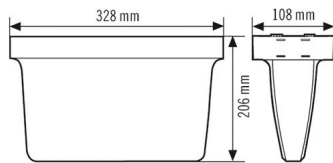

SLX EL LED HIGH COVER 8h 24m IR SM

Item number   **GTIN**
EN10077364   4015120077364

Accessories

Product designation	Item number	GTIN
SLX BATTERY NiCd 800mAh	EN10077401	4015120077401
SLX 24 HIGH COVER SYMBOL SET I	EN10077142	4015120077142
SLX 24 HIGH COVER SYMBOL SET II	EN10077159	4015120077159
SLX/ELX WALL MOUNTING BRACKET 270	EN10077111	4015120077111
SLX MOUNTING FRAME 370 FM	EN10077104	4015120077104
SLX/ELX TUBE PENDULUM SET	EN10078316	4015120078316
SLX/ELX PENDULUM SET	EN10077258	4015120077258
SLX/ELX WALL ARM 370	EN10078309	4015120078309
SLX/ELX BASKET GUARD CEILING	EN10077296	4015120077296
SL REMOTE CONTROL	EN10017704	4015120017704
ESY-Pen	EP10425356	4015120425356

Scale drawing