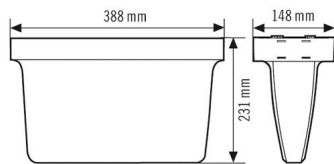

SLX EL LED HIGH COVER 8h 32m IR SM

Item number   **GTIN**
EN10077326   4015120077326

Accessories

Product designation	Item number	GTIN
SLX BATTERY NiCd 800mAh	EN10077401	4015120077401
SLX 32 HIGH COVER SYMBOL SET I	EN10077524	4015120077524
SLX 32 HIGH COVER SYMBOL SET II	EN10077531	4015120077531
SLX/ELX WALL BRACKET 110	EN10077289	4015120077289
SLX/ELX MOUNTING FRAME 430 FM	EN10077234	4015120077234
SLX/ELX TUBE PENDULUM SET	EN10078316	4015120078316
SLX/ELX PENDULUM SET	EN10077258	4015120077258
SLX/ELX WALL ARM 370	EN10078309	4015120078309
SLX/ELX BASKET GUARD CEILING	EN10077296	4015120077296
SL REMOTE CONTROL	EN10017704	4015120017704
ESY-Pen	EP10425356	4015120425356

Scale drawing