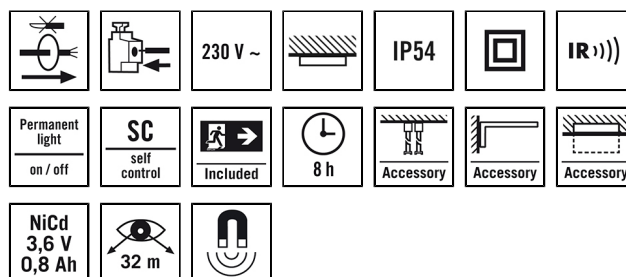

### Product description

- Single-battery emergency light for escape route signage with 8 h emergency light duration for 32m viewing distance
- Self-monitoring with coloured status indicator
- Tamper-resistant function check can be executed by remote control or magnet
- Optionally, operation in continuous or stand-by mode possible

### Technical data

GENERAL	
Device category	Escape sign light
User interface	IR remote control
Remote controllable	✓
Conformity	CE, RoHS, WEEE
Warranty	5 years

ATTACHMENT	
Installation type	Surface mounting
Installation position	Ceiling / wall
Installation dimension	Installation length: 430 mm x Installation width: 155 mm x Installation depth: 66 mm
Type of connection	Push terminal
Connectable wire cross section	1,50 - 2,50 mm <sup>2</sup>

HOUSING	
Dimensions	Length 388 mm x Width 148 mm x Height/Depth 231 mm
Weight	1120 g
Material	UV-stabilised polycarbonate

Protection type	IP54
Permissible ambient temperature	5 °C...+35 °C
Colour	white, similar to RAL 9016

ELECTRICAL VERSION	
Protection class	II
Nominal voltage	230 V / 50 Hz

LIGHT	
Light emission	direct
Rated output	3 W
Energy efficiency class	A++ to A

EMERGENCY LIGHTING	
Viewing distance (DIN EN)	32 m
Symbol height	160 mm
Light duration	8 h
Power supply system	Decentralised (single-battery)
Battery status indicator	by LED
Automatic testing	—