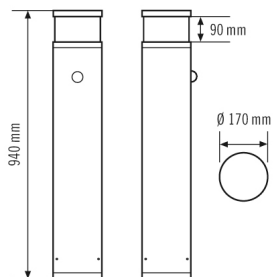

HOUSING

Dimensions	Height/Depth 940 mm, Ø 170 mm
Weight	7957 g
Material	powder-coated aluminium
Protection type	IP65
Permissible ambient temperature	-25 °C...+40 °C
Relative humidity	5 - 95 %, non-condensing
Impact resistance	IK10
Colour	graphite gray, similar to RAL 7024

SENSORS

Detection angle	140°
Detection range diagonally	6 m
Detection range head-on	2 m
Field of detection	44 m ²

DATA SHEET

ALVA BL 940/170 OP 180° 500 830 MD IR DALI AN

Item number	GTIN
EL10820960	4015120820960

Range adjustment mechanically with included cut to size lens mask

Accessories

Product designation	Item number	GTIN
ESY-Pen	EP10425356	4015120425356
REMOTE CONTROL PDi DALI	EP10425899	4015120425899
ALVA GROUND ANCHOR	EL10820083	4015120820083
ACTUATOR FULL AUTO C3 DALI	EP10427473	4015120427473
ACTUATOR SEMI AUTO C4 DALI	EP10427480	4015120427480

Scale drawing

Field of detections

Detection range

■ Diagonally (A)	6 m
■ Frontal (B)	2 m

Light distribution