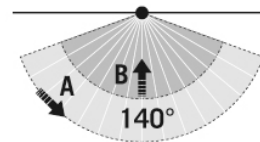

HOUSING

Dimensions	Height/Depth 940 mm, Ø 170 mm
Weight	7957 g
Material	powder-coated aluminium
Protection type	IP65
Permissible ambient temperature	-25 °C...+40 °C
Relative humidity	5 - 95 %, non-condensing
Impact resistance	IK10
Colour	graphite gray, similar to RAL 7024

ELECTRICAL VERSION

Protection class	I
Nominal voltage	110 - 240 V / 50 - 60 Hz
Power consumption	70 mA
In-rush current	12 A / 57 µs

Leakage current	0,31 mA
-----------------	---------

LIGHT

Diffusor	opal
Light emission	direct
Beam angle	283 °
Flicker factor	<3 %
Rated output	16 W
Luminous Flux (light)	620 lm
Luminous efficacy	38 lm/W
Colour temperature	3000 K
Colour rendering index Ra	> 80
Colour tolerance	SDCM < 3
Color Quality Scale	80
L70B10 lifetime at 25 °C	105000 h
Life time L70B50 at 25 °C	110000 h
Life time L80B10 at 25 °C	65000 h
Life time L80B50 at 25 °C	70000 h
Life time L90B10 at 25 °C	35000 h
Life time L90B50 at 25 °C	35000 h
Photobiological safety	RG0
Energy efficiency class	A++ to A

SENSORS

Detection angle	140°
Detection range diagonally	6 m
Detection range head-on	2 m
Field of detection	44 m ²

DATA SHEET

ALVA BL 940/170 OP 180° 500 830 MD IR DALI AN

Item number	GTIN
EL10820960	4015120820960

Scale drawing

Field of detections

Detection range

■ Diagonally (A)	6 m
■ Frontal (B)	2 m

Light distribution