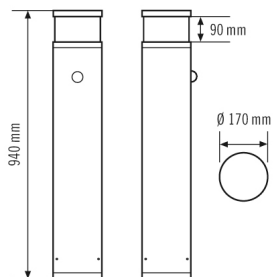

#### HOUSING

Dimensions	Height/Depth 940 mm, Ø 170 mm
Weight	7957 g
Material	powder-coated aluminium
Protection type	IP65
Permissible ambient temperature	-25 °C...+40 °C
Relative humidity	5 - 95 %, non-condensing
Impact resistance	IK10
Colour	graphite gray, similar to RAL 7024

## ALVA BL 940/170 TR 180° 700 840 MD IR DALI AN

<b>Item number</b>	<b>GTIN</b>
EL10820946	4015120820946

Range adjustment                      mechanically with included cut to size lens mask

### Scale drawing