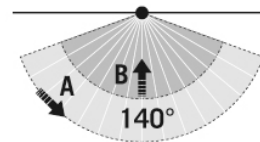

Field of detections