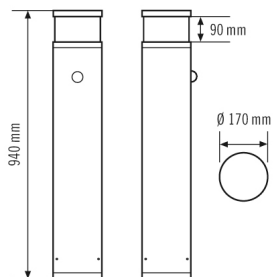

#### HOUSING

Dimensions	Height/Depth 940 mm, Ø 170 mm
Weight	7957 g
Material	powder-coated aluminium
Protection type	IP65
Permissible ambient temperature	-25 °C...+40 °C
Relative humidity	5 - 95 %, non-condensing
Impact resistance	IK10
Colour	graphite gray, similar to RAL 7024

## ALVA BL 940/170 TR 180° 600 830 MD IR DALI AN

**Item number**      **GTIN**  
 EL10820922      4015120820922

Range adjustment      mechanically with included cut to size lens mask

### Scale drawing