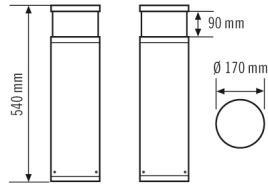

DATA SHEET

ALVA BL 540/170 OP 180° 500 830 AN

Item number   **GTIN**
EL10820700   4015120820700

Accessories

Product designation	Item number	GTIN
ALVA GROUND ANCHOR	EL10820083	4015120820083

Scale drawing