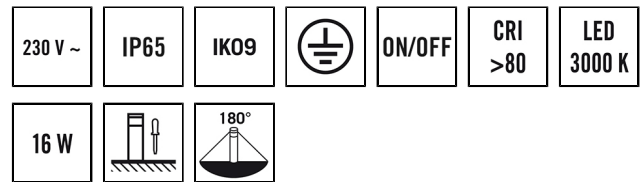

## ALVA BL 540/170 OP 180° 500 830 AN

**Item number** EL10820700  
**GTIN** 4015120820700

### Product description

- LED bollard made from high-grade aluminium
- Dirt-repellent thanks to powder coating with lotus effect
- Integrated ballast , installation without further accessories
- High-quality housing, die-cast aluminium, charcoal grey powder-coated, similar to RAL 7024
- Colour temperature 3000 K

#### HOUSING

Dimensions	Height/Depth 540 mm, Ø 170 mm
Weight	5685 g
Material	powder-coated aluminium
Protection type	IP65
Permissible ambient temperature	-25 °C...+40 °C
Relative humidity	5 - 95 %, non-condensing
Impact resistance	IK10
Colour	graphite gray, similar to RAL 7024

#### LIGHT

Diffusor	opal
Light emission	direct
Beam angle	283 °
Flicker factor	<3 %
Rated output	16 W
Luminous Flux (light)	620 lm
Luminous efficacy	38 lm/W
Colour temperature	3000 K
Colour rendering index Ra	> 80
Colour tolerance	SDCM < 3
Color Quality Scale	80
L70B10 lifetime at 25 °C	105000 h
Life time L70B50 at 25 °C	110000 h
Life time L80B10 at 25 °C	65000 h
Life time L80B50 at 25 °C	70000 h
Life time L90B10 at 25 °C	35000 h
Life time L90B50 at 25 °C	35000 h
Photobiological safety	RG0
Energy efficiency class	A++ to A