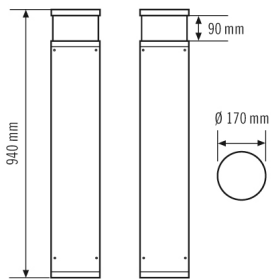

DATA SHEET

ALVA BL 940/170 TR 180° 700 840 AN

Item number   **GTIN**
EL10820625   4015120820625

Accessories

Product designation	Item number	GTIN
ALVA GROUND ANCHOR	EL10820083	4015120820083

Scale drawing