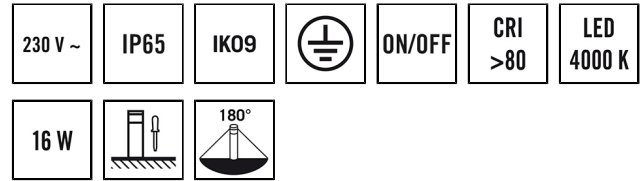

### Product description

- LED bollard made from high-grade aluminium
- Dirt-repellent thanks to powder coating with lotus effect
- Integrated ballast , installation without further accessories
- High-quality housing, die-cast aluminium, charcoal grey powder-coated, similar to RAL 7024
- Colour temperature 4000 K

#### HOUSING

Dimensions	Height/Depth 940 mm, Ø 170 mm
Weight	7940 g
Material	powder-coated aluminium
Protection type	IP65
Permissible ambient temperature	-25 °C...+40 °C
Relative humidity	5 - 95 %, non-condensing
Impact resistance	IK10
Colour	graphite gray, similar to RAL 7024

#### LIGHT

Diffusor	transparent
Light emission	direct
Beam angle	159 °
Flicker factor	<3 %
Rated output	16 W
Luminous Flux (light)	810 lm
Luminous efficacy	50 lm/W
Colour temperature	4000 K
Colour rendering index Ra	> 80
Colour tolerance	SDCM < 3
Color Quality Scale	80
L70B10 lifetime at 25 °C	105000 h
Life time L70B50 at 25 °C	110000 h
Life time L80B10 at 25 °C	65000 h
Life time L80B50 at 25 °C	70000 h
Life time L90B10 at 25 °C	35000 h
Life time L90B50 at 25 °C	35000 h
Photobiological safety	RG0
Energy efficiency class	A++ to A