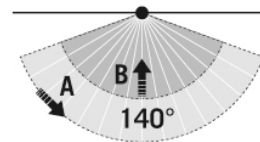

HOUSING

Dimensions	Height/Depth 940 mm, Ø 170 mm
Weight	7866 g
Material	powder-coated aluminium
Protection type	IP65
Permissible ambient temperature	-25 °C...+40 °C
Relative humidity	5 - 95 %, non-condensing
Impact resistance	IK10
Colour	graphite gray, similar to RAL 7024

ELECTRICAL VERSION

Protection class	I
Nominal voltage	200 - 240 V / 50 - 60 Hz
Power consumption	70 mA
In-rush current	12 A / 57 µs

Leakage current	0,31 mA
-----------------	---------

LIGHT

Diffusor	opal
Light emission	direct
Beam angle	283 °
Flicker factor	<3 %
Rated output	16 W
Luminous Flux (light)	1050 lm
Luminous efficacy	65 lm/W
Colour temperature	4000 K
Colour rendering index Ra	> 80
Colour tolerance	SDCM < 3
Color Quality Scale	80
L70B10 lifetime at 25 °C	105000 h
Life time L70B50 at 25 °C	110000 h
Life time L80B10 at 25 °C	65000 h
Life time L80B50 at 25 °C	70000 h
Life time L90B10 at 25 °C	35000 h
Life time L90B50 at 25 °C	35000 h
Photobiological safety	RG0
Energy efficiency class	A++ to A

SENSORS

Detection angle	140°
Detection range diagonally	6 m
Detection range head-on	2 m
Field of detection	44 m ²

DATA SHEET

ALVA BL 940/170 OP 360° 1000 840 MD IR DALI AN

Item number **GTIN**
 EL10820465 4015120820465

Scale drawing

Field of detections

Detection range

■ Diagonally (A)	6 m
■ Frontal (B)	2 m

Light distribution