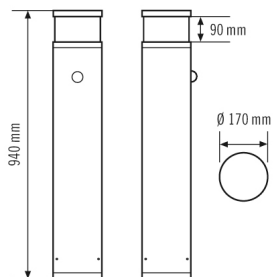

HOUSING

Dimensions	Height/Depth 940 mm, Ø 170 mm
Weight	7866 g
Material	powder-coated aluminium
Protection type	IP65
Permissible ambient temperature	-25 °C...+40 °C
Relative humidity	5 - 95 %, non-condensing
Impact resistance	IK10
Colour	graphite gray, similar to RAL 7024

SENSORS

Detection angle	140°
Detection range diagonally	6 m
Detection range head-on	2 m
Field of detection	44 m ²

DATA SHEET

ALVA BL 940/170 OP 360° 1000 840 MD IR DALI AN

Item number **GTIN**
 EL10820465 4015120820465

Range adjustment mechanically with included cut to size lens mask

Accessories

Product designation	Item number	GTIN
ESY-Pen	EP10425356	4015120425356
REMOTE CONTROL PDi DALI	EP10425899	4015120425899
ALVA GROUND ANCHOR	EL10820083	4015120820083
ACTUATOR FULL AUTO C3 DALI	EP10427473	4015120427473
ACTUATOR SEMI AUTO C4 DALI	EP10427480	4015120427480

Scale drawing

Field of detections

Detection range

■ Diagonally (A)	6 m
■ Frontal (B)	2 m

Light distribution