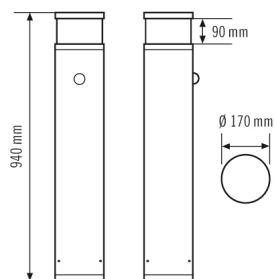

HOUSING

Dimensions	Height/Depth 940 mm, Ø 170 mm
Weight	7866 g
Material	powder-coated aluminium
Protection type	IP65
Permissible ambient temperature	-25 °C...+40 °C
Relative humidity	5 - 95 %, non-condensing
Impact resistance	IK10
Colour	graphite gray, similar to RAL 7024

SENSORS

Detection angle	140°
Detection range diagonally	6 m
Detection range head-on	2 m
Field of detection	44 m ²

DATA SHEET

ALVA BL 940/170 OP 360° 800 830 MD IR DALI AN

Item number	GTIN
EL10820441	4015120820441

Range adjustment mechanically with included cut to size lens mask

Accessories

Product designation	Item number	GTIN
ESY-Pen	EP10425356	4015120425356
REMOTE CONTROL PDi DALI	EP10425899	4015120425899
ALVA GROUND ANCHOR	EL10820083	4015120820083
ACTUATOR FULL AUTO C3 DALI	EP10427473	4015120427473
ACTUATOR SEMI AUTO C4 DALI	EP10427480	4015120427480

Scale drawing

Field of detections

Detection range

Diagonally (A)	6 m
Frontal (B)	2 m

Light distribution