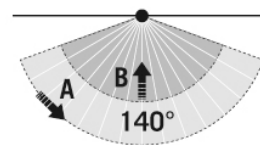

HOUSING

Dimensions	Height/Depth 940 mm, Ø 170 mm
Weight	7866 g
Material	powder-coated aluminium
Protection type	IP65
Permissible ambient temperature	-25 °C...+40 °C
Relative humidity	5 - 95 %, non-condensing
Impact resistance	IK10
Colour	graphite gray, similar to RAL 7024

ELECTRICAL VERSION

Protection class	I
Nominal voltage	200 - 240 V / 50 - 60 Hz
Power consumption	70 mA
In-rush current	12 A / 57 µs

Leakage current	0,31 mA
-----------------	---------

LIGHT

Diffusor	opal
Light emission	direct
Beam angle	283 °
Flicker factor	<3 %
Rated output	16 W
Luminous Flux (light)	1030 lm
Luminous efficacy	64 lm/W
Colour temperature	3000 K
Colour rendering index Ra	> 80
Colour tolerance	SDCM < 3
Color Quality Scale	80
L70B10 lifetime at 25 °C	105000 h
Life time L70B50 at 25 °C	110000 h
Life time L80B10 at 25 °C	65000 h
Life time L80B50 at 25 °C	70000 h
Life time L90B10 at 25 °C	35000 h
Life time L90B50 at 25 °C	35000 h
Photobiological safety	RG0
Energy efficiency class	A++ to A

SENSORS

Detection angle	140°
Detection range diagonally	6 m
Detection range head-on	2 m
Field of detection	44 m ²

DATA SHEET

ALVA BL 940/170 OP 360° 800 830 MD IR DALI AN

Item number	GTIN
EL10820441	4015120820441

Scale drawing

Field of detections

Detection range

Diagonally (A)	6 m
Frontal (B)	2 m

Light distribution