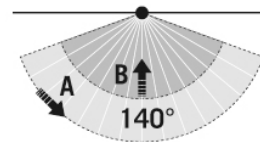

Leakage current	0,31 mA
-----------------	---------

LIGHT	
Diffusor	transparent
Light emission	direct
Beam angle	159 °
Flicker factor	<3 %
Rated output	16 W
Luminous Flux (light)	1350 lm
Luminous efficacy	84 lm/W
Colour temperature	4000 K
Colour rendering index Ra	> 80
Colour tolerance	SDCM < 3
Color Quality Scale	80
L70B10 lifetime at 25 °C	105000 h
Life time L70B50 at 25 °C	110000 h
Life time L80B10 at 25 °C	65000 h
Life time L80B50 at 25 °C	70000 h
Life time L90B10 at 25 °C	35000 h
Life time L90B50 at 25 °C	35000 h
Photobiological safety	RG0
Energy efficiency class	A++ to A

SENSORS	
Detection angle	140°
Detection range diagonally	6 m
Detection range head-on	2 m
Field of detection	44 m ²

ALVA BL 940/170 TR 360° 1200 840 MD IR DALI AN

Item number **GTIN**
 EL10820427 4015120820427

Scale drawing

Field of detections

Detection range

■ Diagonally (A)	6 m
■ Frontal (B)	2 m

Light distribution