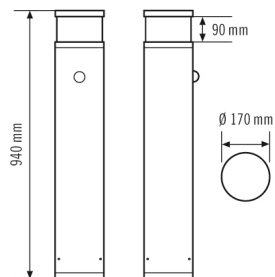

Technical data

GENERAL	
Device category	Bollard light
User interface	IR remote control, DALI-Bus
Remote controllable	✓
Conformity	CE, RoHS, WEEE
Warranty	5 years
ATTACHMENT	
Installation type	Free standing
Installation position	Floor
Type of connection	Push terminal
Connectable wire cross section	1,50 - 2,50 mm ²
Number of contacts	5
HOUSING	
Dimensions	Height/Depth 940 mm, Ø 170 mm
Weight	7866 g
Material	powder-coated aluminium
Protection type	IP65
Permissible ambient temperature	-25 °C...+40 °C
Relative humidity	5 - 95 %, non-condensing
Impact resistance	IK10
Colour	graphite gray, similar to RAL 7024
ELECTRICAL VERSION	
Protection class	I
Nominal voltage	200 - 240 V / 50 - 60 Hz
Power consumption	70 mA
In-rush current	12 A / 57 µs

SENSORS	
Detection angle	140°
Detection range diagonally	6 m
Detection range head-on	2 m
Field of detection	44 m ²

ALVA BL 940/170 TR 360° 1200 840 MD IR DALI AN

Item number **GTIN**
 EL10820427 4015120820427

Range adjustment mechanically with included cut to size lens mask

Accessories

Product designation	Item number	GTIN
ESY-Pen	EP10425356	4015120425356
REMOTE CONTROL PDi DALI	EP10425899	4015120425899
ALVA GROUND ANCHOR	EL10820083	4015120820083
ACTUATOR FULL AUTO C3 DALI	EP10427473	4015120427473
ACTUATOR SEMI AUTO C4 DALI	EP10427480	4015120427480

Scale drawing

Field of detections

Detection range

■ Diagonally (A)	6 m
■ Frontal (B)	2 m

Light distribution