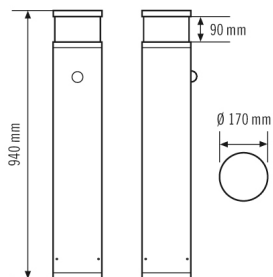

HOUSING

Dimensions	Height/Depth 940 mm, Ø 170 mm
Weight	7866 g
Material	powder-coated aluminium
Protection type	IP65
Permissible ambient temperature	-25 °C...+40 °C
Relative humidity	5 - 95 %, non-condensing
Impact resistance	IK10
Colour	graphite gray, similar to RAL 7024

SENSORS

Detection angle	140°
Detection range diagonally	6 m
Detection range head-on	2 m
Field of detection	44 m ²

ALVA BL 940/170 TR 360° 1000 830 MD IR DALI AN

Item number	GTIN
EL10820403	4015120820403

Range adjustment mechanically with included cut to size lens mask

Scale drawing

Field of detections

Detection range

■ Diagonally (A)	6 m
■ Frontal (B)	2 m

Light distribution