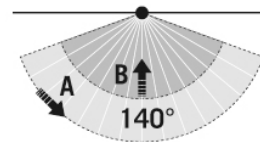

HOUSING

Dimensions	Height/Depth 940 mm, Ø 170 mm
Weight	7866 g
Material	powder-coated aluminium
Protection type	IP65
Permissible ambient temperature	-25 °C...+40 °C
Relative humidity	5 - 95 %, non-condensing
Impact resistance	IK10
Colour	graphite gray, similar to RAL 7024

SENSORS

Detection angle	140°
Detection range diagonally	6 m
Detection range head-on	2 m
Field of detection	44 m ²

ALVA BL 940/170 TR 360° 1000 830 MD IR DALI AN

Item number	GTIN
EL10820403	4015120820403

Range adjustment mechanically with included cut to size lens mask

Scale drawing

Field of detections

Detection range

■ Diagonally (A)	6 m
■ Frontal (B)	2 m

Light distribution