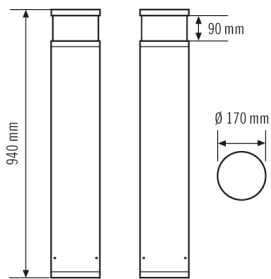

**HOUSING**

Dimensions	Height/Depth 940 mm, Ø 170 mm
Weight	7640 g
Material	powder-coated aluminium
Protection type	IP65
Permissible ambient temperature	-25 °C...+40 °C
Relative humidity	5 - 95 %, non-condensing
Impact resistance	IK10
Colour	graphite gray, similar to RAL 7024

**ELECTRICAL VERSION**

Protection class	I
------------------	---

Nominal voltage	200 - 240 V / 50 - 60 Hz
Power consumption	70 mA
In-rush current	12 A / 57 µs
Leakage current	0,31 mA

**LIGHT**

Diffusor	opal
Light emission	direct
Beam angle	283 °
Flicker factor	<3 %
Rated output	16 W
Luminous Flux (light)	1050 lm
Luminous efficacy	65 lm/W
Colour temperature	4000 K
Colour rendering index Ra	> 80
Colour tolerance	SDCM < 3
Color Quality Scale	80
L70B10 lifetime at 25 °C	105000 h
Life time L70B50 at 25 °C	110000 h
Life time L80B10 at 25 °C	65000 h
Life time L80B50 at 25 °C	70000 h
Life time L90B10 at 25 °C	35000 h
Life time L90B50 at 25 °C	35000 h
Photobiological safety	RG0
Energy efficiency class	A++ to A

## ALVA BL 940/170 OP 360° 1000 840 DALI AN

**Item number**      **GTIN**  
EL10820267      4015120820267

### Scale drawing