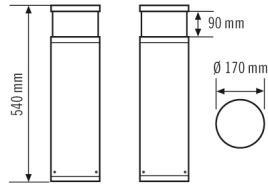

DATA SHEET

ALVA BL 540/170 TR 360° 1000 830 AN

Item number   **GTIN**
EL10820106   4015120820106

Accessories

Product designation	Item number	GTIN
ALVA GROUND ANCHOR	EL10820083	4015120820083

Scale drawing