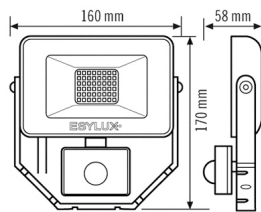

### Technical data

GENERAL	
Device category	Floodlights
Product information	The floodlights are intended for use outdoors. If used inside (e. g. below the ceiling) the heat cannot be sufficiently discharged where necessary.
Remote controllable	–
Conformity	CE, RoHS, WEEE
Warranty	3-year
ATTACHMENT	
Installation type	Surface mounting
Installation position	Wall
Type of connection	Open end
Connectable wire cross section	0,75 - 2,50 mm <sup>2</sup>
Length of cable	0,8 m
HOUSING	
Dimensions	Length 160 mm x Width 170 mm x Height/Depth 58 mm
Weight	500 g
Material	Aluminium and UV-stabilised plastic
Protection type	IP65
Permissible ambient temperature	-25 °C...+40 °C
Colour	white, similar to RAL 9016
Glow wire test in accordance with IEC 60695-2-10	650 °C
ELECTRICAL VERSION	
Protection class	I

## BASIC AFL TR 1000 840 MD WH

Item number	GTIN
EL10810923	4015120810923

Range adjustment	Mechanical	Max. mounting height	3 m
Recommended installation height	2,5 m	Light measurement	Daylight

### Scale drawing