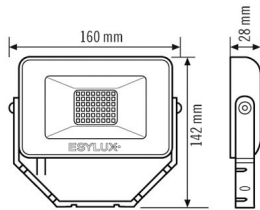

ATTACHMENT

Installation type	Surface mounting
Installation position	Wall
Type of connection	Open end
Connectable wire cross section	0,75 - 2,50 mm ²
Length of cable	0,8 m

HOUSING

Dimensions	Length 160 mm x Width 142 mm x Height/Depth 28 mm
Weight	450 g
Material	Aluminium and UV-stabilised plastic
Protection type	IP65
Permissible ambient temperature	-25 °C...+40 °C
Colour	Black, similar to RAL 9005
Glow wire test in accordance with IEC 60695-2-10	650 °C

DATA SHEET

BASIC OFL TR 1000 840 BK

Item number **GTIN**
EL10810916 4015120810916

Accessories

Product designation	Item number	GTIN
FL WALL ARM 700 BK	EL10810534	4015120810534
FL GROUND SPIKE BK	EL10810558	4015120810558

Scale drawing

Light distribution