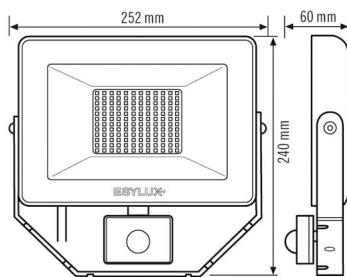

ATTACHMENT

Installation type	Surface mounting
Installation position	Wall
Type of connection	Open end
Connectable wire cross section	0,75 - 2,50 mm ²
Length of cable	0,8 m

HOUSING

Dimensions	Length 252 mm x Width 240 mm x Height/Depth 60 mm
Weight	1270 g
Material	Aluminium and UV-stabilised plastic
Protection type	IP65
Permissible ambient temperature	-25 °C...+40 °C
Colour	Black, similar to RAL 9005
Glow wire test in accordance with IEC 60695-2-10	650 °C

SENSORS

Detection angle	120° horizontally and vertically rotatable +/- 180°
Detection range diagonally	8 m

DATA SHEET

BASIC AFL TR 5000 830 MD BK

Item number	GTIN
EL10810893	4015120810893

Detection range head-on	3 m	Recommended installation height	2,5 m
Field of detection	76 m ²	Max. mounting height	3 m
Range adjustment	Mechanical	Light measurement	Daylight

Accessories

Product designation	Item number	GTIN
FL WALL ARM 700 BK	EL10810534	4015120810534
FL GROUND SPIKE BK	EL10810558	4015120810558

Scale drawing

Field of detections

Detection range

Diagonally (A)	8 m
Frontal (B)	3 m