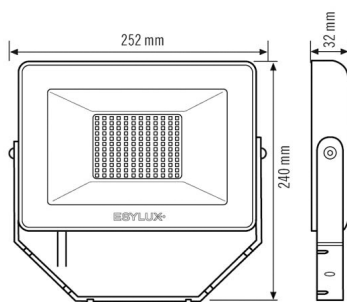

ATTACHMENT

Installation type	Surface mounting
Installation position	Wall
Type of connection	Open end
Connectable wire cross section	0,75 - 2,50 mm ²
Length of cable	0,8 m

HOUSING

Dimensions	Length 252 mm x Width 240 mm x Height/Depth 32 mm
Weight	1220 g
Material	Aluminium and UV-stabilised plastic
Protection type	IP65
Permissible ambient temperature	-25 °C...+40 °C
Colour	white, similar to RAL 9016
Glow wire test in accordance with IEC 60695-2-10	650 °C

DATA SHEET

BASIC OFL TR 5000 830 WH

Item number **GTIN**
EL10810862 4015120810862

Accessories

Product designation	Item number	GTIN
FL WALL ARM 700 WH	EL10810527	4015120810527
FL GROUND SPIKE WH	EL10810541	4015120810541

Scale drawing

Light distribution