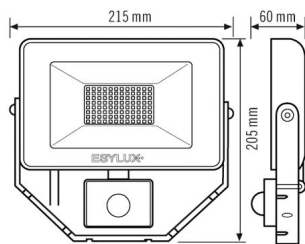

ATTACHMENT

Installation type	Surface mounting
Installation position	Wall
Type of connection	Open end
Connectable wire cross section	0,75 - 2,50 mm ²
Length of cable	0,8 m

HOUSING

Dimensions	Length 215 mm x Width 205 mm x Height/Depth 60 mm
Weight	930 g
Material	Aluminium and UV-stabilised plastic
Protection type	IP65
Permissible ambient temperature	-25 °C...+40 °C
Colour	Black, similar to RAL 9005
Glow wire test in accordance with IEC 60695-2-10	650 °C

SENSORS

Detection angle	120° horizontally and vertically rotatable +/- 180°
Detection range diagonally	8 m

DATA SHEET

BASIC AFL TR 3000 830 MD BK

Item number	GTIN
EL10810855	4015120810855

Detection range head-on	3 m	Recommended installation height	2,5 m
Field of detection	76 m ²	Max. mounting height	3 m
Range adjustment	Mechanical	Light measurement	Daylight

Accessories

Product designation	Item number	GTIN
FL WALL ARM 700 BK	EL10810534	4015120810534
FL GROUND SPIKE BK	EL10810558	4015120810558

Scale drawing

Field of detections

Detection range

Diagonally (A)	8 m
Frontal (B)	3 m