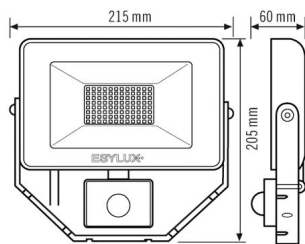

ATTACHMENT

Installation type	Surface mounting
Installation position	Wall
Type of connection	Open end
Connectable wire cross section	0,75 - 2,50 mm ²
Length of cable	0,8 m

HOUSING

Dimensions	Length 215 mm x Width 205 mm x Height/Depth 60 mm
Weight	930 g
Material	Aluminium and UV-stabilised plastic
Protection type	IP65
Permissible ambient temperature	-25 °C...+40 °C
Colour	white, similar to RAL 9016
Glow wire test in accordance with IEC 60695-2-10	650 °C

SENSORS

Detection angle	120° horizontally and vertically rotatable +/- 180°
Detection range diagonally	8 m

DATA SHEET

BASIC AFL TR 3000 830 MD WH

Item number	GTIN
EL10810848	4015120810848

Detection range head-on	3 m	Recommended installation height	2,5 m
Field of detection	76 m ²	Max. mounting height	3 m
Range adjustment	Mechanical	Light measurement	Daylight

Accessories

Product designation	Item number	GTIN
FL WALL ARM 700 WH	EL10810527	4015120810527
FL GROUND SPIKE WH	EL10810541	4015120810541

Scale drawing

Field of detections

Detection range

Diagonally (A)	8 m
Frontal (B)	3 m