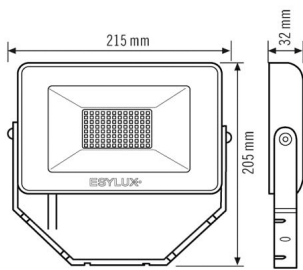

DATA SHEET

BASIC OFL TR 3000 830 BK

Item number   **GTIN**
EL10810831   4015120810831

Accessories

Product designation	Item number	GTIN
FL WALL ARM 700 BK	EL10810534	4015120810534
FL GROUND SPIKE BK	EL10810558	4015120810558

Scale drawing