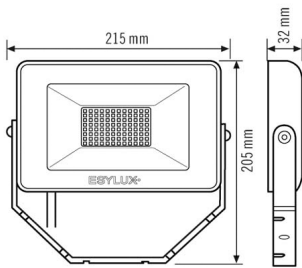

DATA SHEET

BASIC OFL TR 3000 830 WH

Item number   **GTIN**
EL10810824   4015120810824

Accessories

Product designation	Item number	GTIN
FL WALL ARM 700 WH	EL10810527	4015120810527
FL GROUND SPIKE WH	EL10810541	4015120810541

Scale drawing