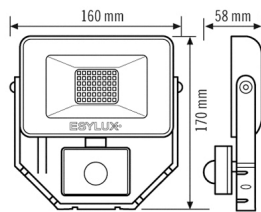

Technical data

GENERAL	
Device category	Floodlights
Product information	The floodlights are intended for use outdoors. If used inside (e. g. below the ceiling) the heat cannot be sufficiently discharged where necessary.
Remote controllable	–
Conformity	CE, RoHS, WEEE
Warranty	3-year
ATTACHMENT	
Installation type	Surface mounting
Installation position	Wall
Type of connection	Open end
Connectable wire cross section	0,75 - 2,50 mm ²
Length of cable	0,8 m
HOUSING	
Dimensions	Length 160 mm x Width 170 mm x Height/Depth 58 mm
Weight	500 g
Material	Aluminium and UV-stabilised plastic
Protection type	IP65
Permissible ambient temperature	-25 °C...+40 °C
Colour	Black, similar to RAL 9005
Glow wire test in accordance with IEC 60695-2-10	650 °C
ELECTRICAL VERSION	
Protection class	I

Nominal voltage	220 - 240 V / 50 - 60 Hz
LIGHT	
Diffusor	transparent
Light emission	direct
Beam angle	120 °
Unified Glare Rating	< 30
Flicker factor	<30%
Rated output	10 W
Luminous Flux (light)	1000 lm
Luminous efficacy	100 lm/W
Colour temperature	3000 K
Colour rendering index Ra	> 80
Color Quality Scale	>80
L70B10 lifetime at 25 °C	55000 h
Life time L70B50 at 25 °C	55000 h
Life time L80B10 at 25 °C	40000 h
Life time L80B50 at 25 °C	40000 h
Life time L90B10 at 25 °C	25000 h
Life time L90B50 at 25 °C	25000 h
Photobiological safety	RG0
Energy efficiency class	A++ to A
SENSORS	
Detection angle	120° horizontally and vertically rotatable +/- 180°
Detection range diagonally	8 m
Detection range head-on	3 m
Field of detection	76 m ²

DATA SHEET

BASIC AFL TR 1000 830 MD BK

Item number	GTIN
EL10810817	4015120810817

Range adjustment	Mechanical	Max. mounting height	3 m
Recommended installation height	2,5 m	Light measurement	Daylight

Accessories

Product designation	Item number	GTIN
FL WALL ARM 700 BK	EL10810534	4015120810534
FL GROUND SPIKE BK	EL10810558	4015120810558

Scale drawing

Field of detections

Detection range

Diagonally (A)	8 m
Frontal (B)	3 m