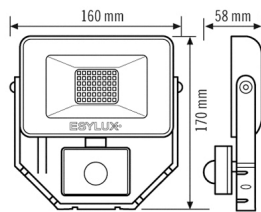

### Technical data

GENERAL	
Device category	Floodlights
Product information	The floodlights are intended for use outdoors. If used inside (e. g. below the ceiling) the heat cannot be sufficiently discharged where necessary.
Remote controllable	–
Conformity	CE, RoHS, WEEE
Warranty	3-year
ATTACHMENT	
Installation type	Surface mounting
Installation position	Wall
Type of connection	Open end
Connectable wire cross section	0,75 - 2,50 mm <sup>2</sup>
Length of cable	0,8 m
HOUSING	
Dimensions	Length 160 mm x Width 170 mm x Height/Depth 58 mm
Weight	500 g
Material	Aluminium and UV-stabilised plastic
Protection type	IP65
Permissible ambient temperature	-25 °C...+40 °C
Colour	white, similar to RAL 9016
Glow wire test in accordance with IEC 60695-2-10	650 °C
ELECTRICAL VERSION	
Protection class	I

## BASIC AFL TR 1000 830 MD WH

Item number	GTIN
EL10810800	4015120810800

Range adjustment	Mechanical	Max. mounting height	3 m
Recommended installation height	2,5 m	Light measurement	Daylight

### Scale drawing