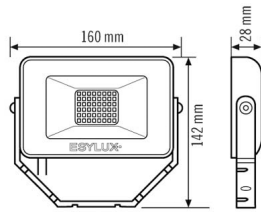

Scale drawing