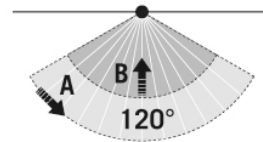

Field of detections