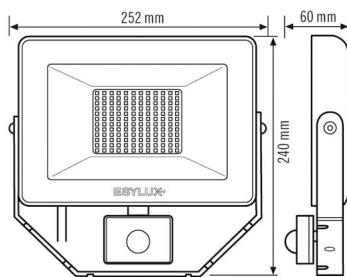

#### HOUSING

Dimensions	Length 252 mm x Width 240 mm x Height/Depth 60 mm
Weight	1270 g
Material	Aluminium and UV-stabilised plastic
Protection type	IP65
Permissible ambient temperature	-25 °C...+40 °C
Colour	Black, similar to RAL 9005
Glow wire test in accordance with IEC 60695-2-10	650 °C

## BASIC AFL TR 5000 840 MD BK

Item number	GTIN
EL10810770	4015120810770

Detection range head-on	3 m	Recommended installation height	2,5 m
Field of detection	76 m <sup>2</sup>	Max. mounting height	3 m
Range adjustment	Mechanical	Light measurement	Daylight

### Scale drawing