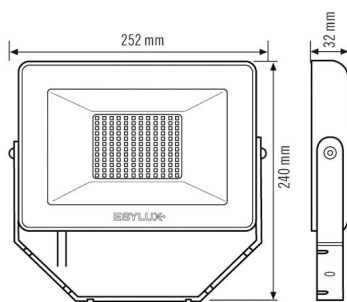

ATTACHMENT

Installation type	Surface mounting
Installation position	Wall
Type of connection	Open end
Connectable wire cross section	0,75 - 2,50 mm ²
Length of cable	0,8 m

HOUSING

Dimensions	Length 252 mm x Width 240 mm x Height/Depth 32 mm
Weight	1220 g
Material	Aluminium and UV-stabilised plastic
Protection type	IP65
Permissible ambient temperature	-25 °C...+40 °C
Colour	Black, similar to RAL 9005
Glow wire test in accordance with IEC 60695-2-10	650 °C

DATA SHEET

BASIC OFL TR 5000 840 BK

Item number **GTIN**
EL10810756 4015120810756

Accessories

Product designation	Item number	GTIN
FL WALL ARM 700 BK	EL10810534	4015120810534
FL GROUND SPIKE BK	EL10810558	4015120810558

Scale drawing

Light distribution