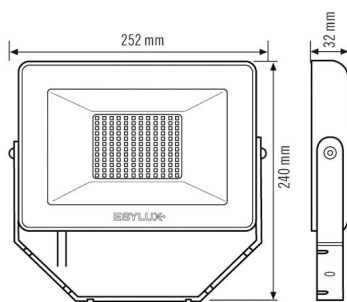

DATA SHEET

BASIC OFL TR 5000 840 WH

Item number   **GTIN**
EL10810749   4015120810749

Accessories

Product designation	Item number	GTIN
FL WALL ARM 700 WH	EL10810527	4015120810527
FL GROUND SPIKE WH	EL10810541	4015120810541

Scale drawing