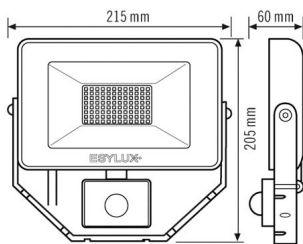

Technical data

GENERAL	
Device category	Floodlights
Product information	The floodlights are intended for use outdoors. If used inside (e. g. below the ceiling) the heat cannot be sufficiently discharged where necessary.
Remote controllable	–
Conformity	CE, RoHS, WEEE
Warranty	3-year
ATTACHMENT	
Installation type	Surface mounting
Installation position	Wall
Type of connection	Open end
Connectable wire cross section	0,75 - 2,50 mm ²
Length of cable	0,8 m
HOUSING	
Dimensions	Length 215 mm x Width 205 mm x Height/Depth 60 mm
Weight	930 g
Material	Aluminium and UV-stabilised plastic
Protection type	IP65
Permissible ambient temperature	-25 °C...+40 °C
Colour	Black, similar to RAL 9005
Glow wire test in accordance with IEC 60695-2-10	650 °C
ELECTRICAL VERSION	
Protection class	I

SENSORS	
Detection angle	120° horizontally and vertically rotatable +/- 180°
Detection range diagonally	8 m

DATA SHEET

BASIC AFL TR 3000 840 MD BK

Item number	GTIN
EL10810732	4015120810732

Detection range head-on	3 m	Recommended installation height	2,5 m
Field of detection	76 m ²	Max. mounting height	3 m
Range adjustment	Mechanical	Light measurement	Daylight

Accessories

Product designation	Item number	GTIN
FL WALL ARM 700 BK	EL10810534	4015120810534
FL GROUND SPIKE BK	EL10810558	4015120810558

Scale drawing

Field of detections

Detection range

Diagonally (A)	8 m
Frontal (B)	3 m