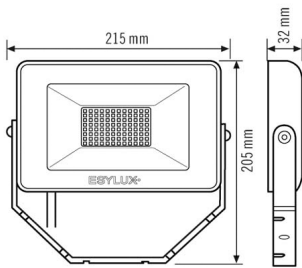

ATTACHMENT

Installation type	Surface mounting
Installation position	Wall
Type of connection	Open end
Connectable wire cross section	0,75 - 2,50 mm ²
Length of cable	0,8 m

HOUSING

Dimensions	Length 215 mm x Width 205 mm x Height/Depth 32 mm
Weight	860 g
Material	Aluminium and UV-stabilised plastic
Protection type	IP65
Permissible ambient temperature	-25 °C...+40 °C
Colour	Black, similar to RAL 9005
Glow wire test in accordance with IEC 60695-2-10	650 °C

DATA SHEET

BASIC OFL TR 3000 840 BK

Item number **GTIN**
EL10810701 4015120810701

Accessories

Product designation	Item number	GTIN
FL WALL ARM 700 BK	EL10810534	4015120810534
FL GROUND SPIKE BK	EL10810558	4015120810558

Scale drawing

Light distribution