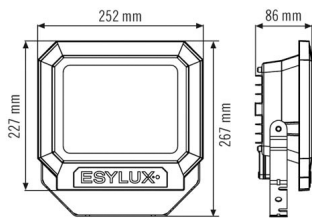

DATA SHEET

SUN OFL TR 5600 850 BK

Item number   **GTIN**
EL10810268   4015120810268

Accessories

Product designation	Item number	GTIN
FL WALL ARM 700 BK	EL10810534	4015120810534
FL GROUND SPIKE BK	EL10810558	4015120810558

Scale drawing