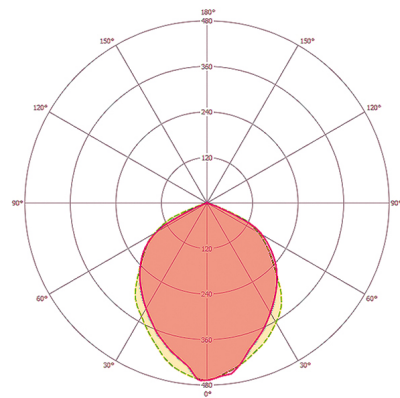

Light distribution