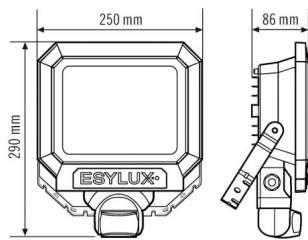

ATTACHMENT

Installation type	Surface mounting
Installation position	Wall
Type of connection	Screwed terminal
Connectable wire cross section	1,50 - 2,50 mm ²
Number of contacts	3

HOUSING

Dimensions	Length 290 mm x Width 250 mm x Height/Depth 86 mm
Weight	1980 g
Material	Die-cast aluminium and UV-stabilised plastic
Protection type	IP65
Permissible ambient temperature	-25 °C...+40 °C
Impact resistance	IK08
Colour	Black, similar to RAL 9005

SENSORS

Detection angle	160°
Detection range diagonally	12 m
Detection range head-on	5 m
Field of detection	201 m ²

DATA SHEET

SUN AFL TR 5400 830 MD BK

Item number	GTIN
EL10810237	4015120810237

Range adjustment	mechanically with included cut to size lens mask	Recommended installation height	2,5 m
		Max. mounting height	4 m

Accessories

Product designation	Item number	GTIN
FL WALL ARM 700 BK	EL10810534	4015120810534
FL GROUND SPIKE BK	EL10810558	4015120810558

Scale drawing

Field of detections

Detection range

Diagonally (A)	12 m
Frontal (B)	5 m