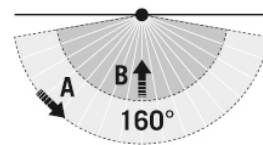

Field of detections