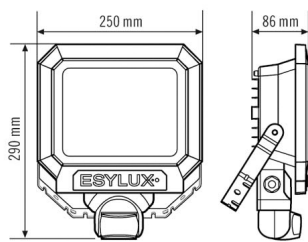

Technical data

GENERAL	
Device category	Floodlights
Product information	The floodlights are intended for use outdoors. If used inside (e. g. below the ceiling) the heat cannot be sufficiently discharged where necessary.
User interface	Adjusting controller
Remote controllable	–
Conformity	CE, RoHS, WEEE
Warranty	3-year
ATTACHMENT	
Installation type	Surface mounting
Installation position	Wall
Type of connection	Screwed terminal
Connectable wire cross section	1,50 - 2,50 mm ²
Number of contacts	3
HOUSING	
Dimensions	Length 290 mm x Width 250 mm x Height/Depth 86 mm
Weight	1880 g
Material	Die-cast aluminium and UV-stabilised plastic
Protection type	IP65
Permissible ambient temperature	-25 °C...+40 °C
Impact resistance	IK08
Colour	Black, similar to RAL 9005
ELECTRICAL VERSION	

SENSORS	
Detection angle	160°
Detection range diagonally	12 m
Detection range head-on	5 m
Field of detection	201 m ²

DATA SHEET

SUN AFL TR 3700 850 MD BK

Item number	GTIN
EL10810183	4015120810183

Range adjustment	mechanically with included cut to size lens mask	Recommended installation height	2,5 m
		Max. mounting height	4 m

Accessories

Product designation	Item number	GTIN
FL WALL ARM 700 BK	EL10810534	4015120810534
FL GROUND SPIKE BK	EL10810558	4015120810558

Scale drawing

Field of detections

Detection range

Diagonally (A)	12 m
Frontal (B)	5 m