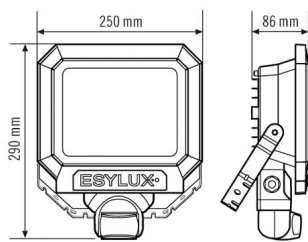

DATA SHEET

SUN AFL TR 3700 850 MD WH

Item number	GTIN
EL10810176	4015120810176

Range adjustment	mechanically with included cut to size lens mask	Recommended installation height	2,5 m
		Max. mounting height	4 m

Accessories

Product designation	Item number	GTIN
FL WALL ARM 700 WH	EL10810527	4015120810527
FL GROUND SPIKE WH	EL10810541	4015120810541

Scale drawing