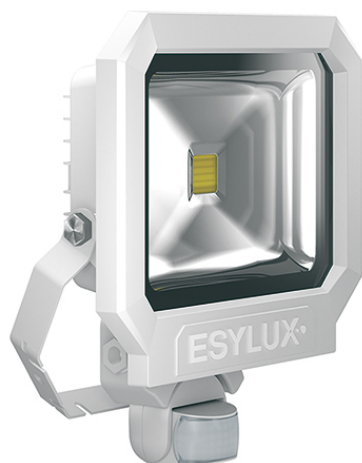

## SUN AFL TR 3700 850 MD WH

### Product description

- LED floodlight with high-grade die-cast aluminium housing and integrated motion detector with 160° field of detection for convenient lighting control
- 30 W LED luminous efficiency corresponds to 155 W light bulb, light colour approx. 5000 K white
- High light yield of 130 lm/W, excellent colour rendering index Ra 80