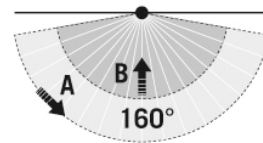

Field of detections