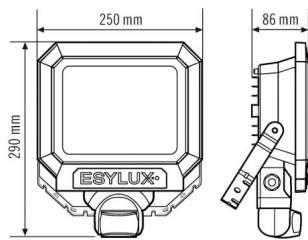

ATTACHMENT

Installation type	Surface mounting
Installation position	Wall
Type of connection	Screwed terminal
Connectable wire cross section	1,50 - 2,50 mm ²
Number of contacts	3

HOUSING

Dimensions	Length 290 mm x Width 250 mm x Height/Depth 86 mm
Weight	1880 g
Material	Die-cast aluminium and UV-stabilised plastic
Protection type	IP65
Permissible ambient temperature	-25 °C...+40 °C
Impact resistance	IK08
Colour	Black, similar to RAL 9005

SENSORS

Detection angle	160°
Detection range diagonally	12 m
Detection range head-on	5 m
Field of detection	201 m ²

DATA SHEET

SUN AFL TR 3400 830 MD BK

Item number	GTIN
EL10810138	4015120810138

Range adjustment	mechanically with included cut to size lens mask	Recommended installation height	2,5 m
		Max. mounting height	4 m

Accessories

Product designation	Item number	GTIN
FL WALL ARM 700 BK	EL10810534	4015120810534
FL GROUND SPIKE BK	EL10810558	4015120810558

Scale drawing

Field of detections

Detection range

Diagonally (A)	12 m
Frontal (B)	5 m