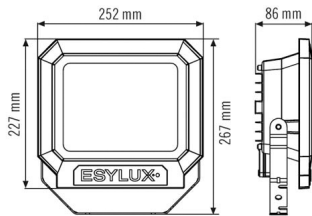

Technical data

GENERAL	
Device category	Floodlights
Product information	The floodlights are intended for use outdoors. If used inside (e. g. below the ceiling) the heat cannot be sufficiently discharged where necessary.
Remote controllable	–
Conformity	CE, RoHS, WEEE
Warranty	3-year
ATTACHMENT	
Installation type	Surface mounting
Installation position	Wall
Type of connection	Screwed terminal
Connectable wire cross section	1,50 - 2,50 mm ²
Number of contacts	3
HOUSING	
Dimensions	Length 267 mm x Width 252 mm x Height/Depth 86 mm
Weight	1680 g
Material	Die-cast aluminium and UV-stabilised plastic
Protection type	IP65
Permissible ambient temperature	-25 °C...+50 °C
Impact resistance	IK08

DATA SHEET

SUN OFL TR 3400 830 WH

Item number **GTIN**
EL10810107 4015120810107

Accessories

Product designation	Item number	GTIN
FL WALL ARM 700 WH	EL10810527	4015120810527
FL GROUND SPIKE WH	EL10810541	4015120810541

Scale drawing

Light distribution

Circuit diagram

Standard operation with on/off switch