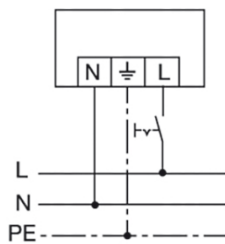

Colour white, similar to RAL 9016

ELECTRICAL VERSION	
Protection class	I
Nominal voltage	230 V / 50 Hz
In-rush current	11,4 A / 98 µs
Leakage current	0,022 mA
LIGHT	
Diffusor	transparent
Light emission	direct
Beam angle	110 °
Flicker factor	<20 %
Rated output	28 W
Luminous Flux (light)	3370 lm
Luminous efficacy	120 lm/W
Colour temperature	3000 K
Colour rendering index Ra	> 80
L70B10 lifetime at 25 °C	45000 h
Life time L70B50 at 25 °C	45000 h
Life time L80B10 at 25 °C	30000 h
Life time L80B50 at 25 °C	30000 h
Life time L90B10 at 25 °C	15000 h
Life time L90B50 at 25 °C	15000 h
Energy efficiency class	A++ to A

DATA SHEET

SUN OFL TR 3400 830 WH

Item number **GTIN**
EL10810107 4015120810107

Accessories

Product designation	Item number	GTIN
FL WALL ARM 700 WH	EL10810527	4015120810527
FL GROUND SPIKE WH	EL10810541	4015120810541

Scale drawing

Light distribution

Circuit diagram

Standard operation with on/off switch