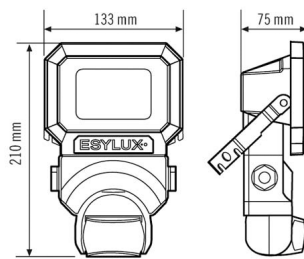

DATA SHEET

SUN AFL TR 1000 830 MD BK

Item number

EL10810039

GTIN

4015120810039

Product description

- LED floodlight with high-grade die-cast aluminium housing and integrated motion detector with 160° field of detection for convenient lighting control
- 10 W LED luminous efficiency corresponds to 57 W light bulb, light colour approx. 3000 K white
- High light yield of 105 lm/W, excellent colour rendering index Ra 80

Technical data

GENERAL	
Device category	Floodlights
Product information	The floodlights are intended for use outdoors. If used inside (e. g. below the ceiling) the heat cannot be sufficiently discharged where necessary.
User interface	Adjusting controller
Remote controllable	–
Conformity	CE, RoHS, WEEE
Warranty	3-year
ATTACHMENT	
Installation type	Surface mounting
Installation position	Wall
Type of connection	Screwed terminal
Connectable wire cross section	1,50 - 2,50 mm ²
Number of contacts	3
HOUSING	
Dimensions	Length 210 mm x Width 133 mm x Height/Depth 75 mm
Weight	692 g
Material	Die-cast aluminium and UV-stabilised plastic
Protection type	IP65
Permissible ambient temperature	-25 °C...+40 °C
Impact resistance	IK08
Colour	Black, similar to RAL 9005
ELECTRICAL VERSION	

SENSORS	
Detection angle	160°
Detection range diagonally	12 m
Detection range head-on	5 m
Field of detection	201 m ²

DATA SHEET

SUN AFL TR 1000 830 MD BK

Item number	GTIN
EL10810039	4015120810039

Range adjustment	mechanically with included cut to size lens mask	Recommended installation height	2,5 m
		Max. mounting height	4 m

Accessories

Product designation	Item number	GTIN
FL WALL ARM 700 BK	EL10810534	4015120810534
FL GROUND SPIKE BK	EL10810558	4015120810558

Scale drawing

Field of detections

Detection range

Diagonally (A)	12 m
Frontal (B)	5 m