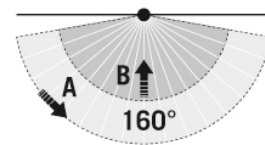

Field of detections