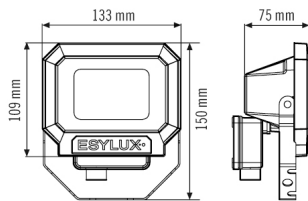

Technical data

GENERAL	
Device category	Floodlights
Product information	The floodlights are intended for use outdoors. If used inside (e. g. below the ceiling) the heat cannot be sufficiently discharged where necessary.
Remote controllable	–
Conformity	CE, RoHS, WEEE
Warranty	3-year
ATTACHMENT	
Installation type	Surface mounting
Installation position	Wall
Type of connection	Screw terminal
Connectable wire cross section	1,50 - 2,50 mm ²
Number of contacts	3
HOUSING	
Dimensions	Length 150 mm x Width 133 mm x Height/Depth 75 mm
Weight	480 g
Material	Die-cast aluminium and UV-stabilised plastic
Protection type	IP65
Permissible ambient temperature	-25 °C...+50 °C
Impact resistance	IK08

DATA SHEET

SUN OFL TR 1000 830 BK

Item number **GTIN**
EL10810015 4015120810015

Accessories

Product designation	Item number	GTIN
FL WALL ARM 700 BK	EL10810534	4015120810534
FL GROUND SPIKE BK	EL10810558	4015120810558

Scale drawing

Light distribution

Circuit diagram

Standard operation with on/off switch