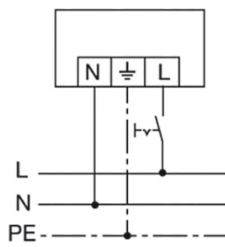

Colour	Black, similar to RAL 9005
ELECTRICAL VERSION	
Protection class	I
Nominal voltage	230 V / 50 Hz
In-rush current	4,7 A / 303 µs
Leakage current	0,019 mA
LIGHT	
Diffusor	transparent
Light emission	direct
Beam angle	95 °
Flicker factor	<20 %
Rated output	9 W
Luminous Flux (light)	950 lm
Luminous efficacy	105 lm/W
Colour temperature	3000 K
Colour rendering index Ra	> 80
L70B10 lifetime at 25 °C	45000 h
Life time L70B50 at 25 °C	45000 h
Life time L80B10 at 25 °C	30000 h
Life time L80B50 at 25 °C	30000 h
Life time L90B10 at 25 °C	15000 h
Life time L90B50 at 25 °C	15000 h
Energy efficiency class	A++ to A

DATA SHEET

SUN OFL TR 1000 830 BK

Item number **GTIN**
EL10810015 4015120810015

Accessories

Product designation	Item number	GTIN
FL WALL ARM 700 BK	EL10810534	4015120810534
FL GROUND SPIKE BK	EL10810558	4015120810558

Scale drawing

Light distribution

Circuit diagram

Standard operation with on/off switch