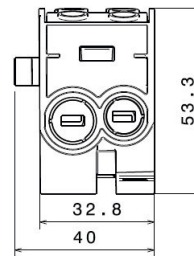

# Technical Data Sheet

15.01.2018

Description:	Main Line Branch Terminal 70 mm <sup>2</sup> – 1 pole (Al/Cu)
Construction:	Model C – all-side fingersafe, modular system
Item no. :	080310-x-3

**Remarks:** The product is compliant with the EC ROHS directives

\* Approved with Reko SFS 4880 (manufactured by Reka Cables Ltd)

**Power loss:** Tested by SGS Fimko Ltd (FI) (see chart 1)

	2 x 70 mm <sup>2</sup> (round conductor)			2 x 50 mm <sup>2</sup> (round conductor)		
	Cu		Al	Cu		Al
70 mm <sup>2</sup>	10 Nm	-	18 Nm	-	-	-
50 mm <sup>2</sup>	10 Nm	10 Nm	10 Nm	6 Nm	-	10 Nm
35 mm <sup>2</sup>	10 Nm	10 Nm	8 Nm	6 Nm	6 Nm	8 Nm
25 mm <sup>2</sup>	10 Nm	10 Nm	6 Nm	6 Nm	6 Nm	6 Nm
16 mm <sup>2</sup>	10 Nm	10 Nm	4 Nm	6 Nm	6 Nm	4 Nm
10 mm <sup>2</sup>	10 Nm	10 Nm	-	6 Nm	6 Nm	-
6 mm <sup>2</sup>	-	10 Nm	-	6 Nm	6 Nm	-
4 mm <sup>2</sup>	-	-	-	-	6 Nm	-
stripping length	25 mm			20 mm		
screw	M10 (SW 4 mm)			M8 (SW 4 mm)		

**Materials:** Terminal body: brass (CuZn39Pb2) 3-4µm Ni / 7-10µm Sn  
Housing: PA 6 (Halogen-free)  
Screws: steel Zn thick-film passivated

**Flame resistance:** Self-extinguishing

**Mechanical data:** Dimensions: width x height x depth (mm): 40 x 53,3 x 63