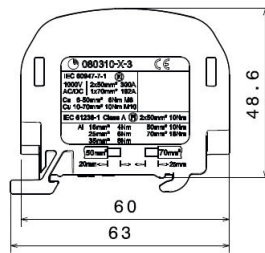

# Technical Data Sheet

15.01.2018

Description:	Main Line Branch Terminal 70 mm <sup>2</sup> – 1 pole (Al/Cu)
Construction:	Model C – all-side fingersafe, modular system
Item no. :	080310-x-3

**Remarks:** The product is compliant with the EC ROHS directives

**Standards:** IEC 60947-7-1, IEC 61238-1 (Class A)

**Nominal Voltage:** 1.000 V AC / 1.000 V DC

**Nominal current:** Cu 300 A (2x50mm<sup>2</sup>); 192 A (1x70mm<sup>2</sup>) as per IEC 60947-7-1  
Al 300 A (2x50mm<sup>2</sup>)\* as per IEC 61238-1 (Class A)

\* Approved with Reko SFS 4880 (manufactured by Reka Cables Ltd)

**Power loss:** Tested by SGS Fimko Ltd (FI) (see chart 1)

	2 x 70 mm <sup>2</sup> (round conductor)			2 x 50 mm <sup>2</sup> (round conductor)		
	Cu		Al	Cu		Al
70 mm <sup>2</sup>	10 Nm	-	18 Nm	-	-	-
50 mm <sup>2</sup>	10 Nm	10 Nm	10 Nm	6 Nm	-	10 Nm
35 mm <sup>2</sup>	10 Nm	10 Nm	8 Nm	6 Nm	6 Nm	8 Nm
25 mm <sup>2</sup>	10 Nm	10 Nm	6 Nm	6 Nm	6 Nm	6 Nm
16 mm <sup>2</sup>	10 Nm	10 Nm	4 Nm	6 Nm	6 Nm	4 Nm
10 mm <sup>2</sup>	10 Nm	10 Nm	-	6 Nm	6 Nm	-
6 mm <sup>2</sup>	-	10 Nm	-	6 Nm	6 Nm	-
4 mm <sup>2</sup>	-	-	-	-	6 Nm	-
stripping length	25 mm			20 mm		
screw	M10 (SW 4 mm)			M8 (SW 4 mm)		

**Materials:** Terminal body: brass (CuZn39Pb2) 3-4µm Ni / 7-10µm Sn  
Housing: PA 6 (Halogen-free)  
Screws: steel Zn thick-film passivated

**Flame resistance:** Self-extinguishing

**Mechanical data:** Dimensions: width x height x depth (mm): 40 x 53,3 x 63