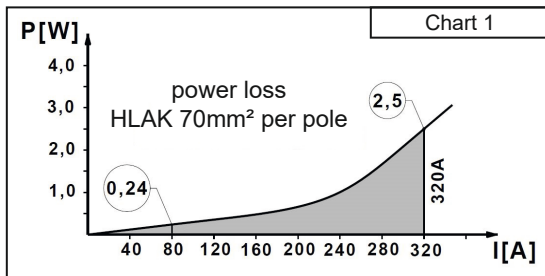

Technical Data Sheet

15.01.2018

Description:	Main Line Branch Terminal 70 mm² – 1 pole (Al/Cu)
Construction:	Model C – all-side fingersafe, modular system
Item no. :	080310-x-3

Remarks: The product is compliant with the EC ROHS directives

Standards: IEC 60947-7-1, IEC 61238-1 (Class A)

Nominal Voltage: 1.000 V AC / 1.000 V DC

Nominal current: Cu 300 A (2x50mm²); 192 A (1x70mm²) as per IEC 60947-7-1
Al 300 A (2x50mm²)* as per IEC 61238-1 (Class A)

* Approved with Reko SFS 4880 (manufactured by Reka Cables Ltd)

Power loss: Tested by SGS Fimko Ltd (FI) (see chart 1)

	2 x 70 mm² (round conductor)			2 x 50 mm² (round conductor)			
	Cu		Al	Cu		Al	
70 mm²	10 Nm	-	18 Nm	-	-	-	
50 mm²	10 Nm	10 Nm	10 Nm	6 Nm	-	10 Nm	
35 mm²	10 Nm	10 Nm	8 Nm	6 Nm	6 Nm	8 Nm	
25 mm²	10 Nm	10 Nm	6 Nm	6 Nm	6 Nm	6 Nm	
16 mm²	10 Nm	10 Nm	4 Nm	6 Nm	6 Nm	4 Nm	
10 mm²	10 Nm	10 Nm	-	6 Nm	6 Nm	-	
6 mm²	-	10 Nm	-	6 Nm	6 Nm	-	
4 mm²	-	-	-	-	6 Nm	-	
stripping length	25 mm			20 mm			
screw	M10 (SW 4 mm)			M8 (SW 4 mm)			

Materials: Terminal body: brass (CuZn39Pb2) 3-4µm Ni / 7-10µm Sn
Housing: PA 6 (Halogen-free)
Screws: steel Zn thick-film passivated

Flame resistance: Self-extinguishing

Mechanical data: Dimensions: width x height x depth (mm): 40 x 53,3 x 63

Design

Basic housing colour – light grey RAL 7035

Part no.	Design	Cover colour	PU	GTIN (EAN)
080310-0-3	L G	light grey RAL 7035	3	4051589031035
080310-1-3	N	light blue RAL 5012	3	4051589031134
080310-2-3	PE	yellow-green RAL 6018	3	4051589031233
080310-3-3	L B	clay brown RAL 8003	3	4051589031332
080310-4-3	L S	jet black RAL 9005	3	4051589031431
080310-5-3	R	beige red RAL 3012	3	4051589031530

HORA eTec GmbH

Lange Strasse 65, D - 32257 Bünde, Phone: +49 (0) 52 23 / 49 80 - 0

E-mail: info@hora-etec.com, Internet: www.hora-etec.com