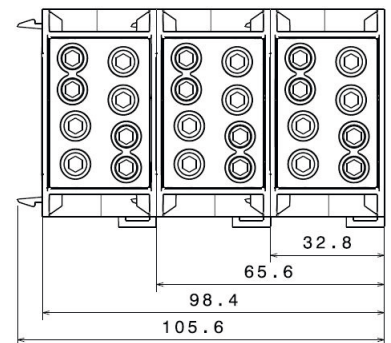

# Technical Data Sheet

15.01.2018

Description:	Main Line Branch Terminal 70 mm <sup>2</sup> – 1 pole (Al/Cu)
Construction:	Model C – all-side fingersafe, modular system
Item no. :	080310-x-3

**Remarks:** The product is compliant with the EC ROHS directives

\* Approved with Reko SFS 4880 (manufactured by Reka Cables Ltd)

**Power loss:** Tested by SGS Fimko Ltd (FI) (see chart 1)

	2 x 70 mm <sup>2</sup> (round conductor)			2 x 50 mm <sup>2</sup> (round conductor)		
	Cu		Al	Cu		Al
70 mm <sup>2</sup>	10 Nm	-	18 Nm	-	-	-
50 mm <sup>2</sup>	10 Nm	10 Nm	10 Nm	6 Nm	-	10 Nm
35 mm <sup>2</sup>	10 Nm	10 Nm	8 Nm	6 Nm	6 Nm	8 Nm
25 mm <sup>2</sup>	10 Nm	10 Nm	6 Nm	6 Nm	6 Nm	6 Nm
16 mm <sup>2</sup>	10 Nm	10 Nm	4 Nm	6 Nm	6 Nm	4 Nm
10 mm <sup>2</sup>	10 Nm	10 Nm	-	6 Nm	6 Nm	-
6 mm <sup>2</sup>	-	10 Nm	-	6 Nm	6 Nm	-
4 mm <sup>2</sup>	-	-	-	-	6 Nm	-
stripping length	25 mm			20 mm		
screw	M10 (SW 4 mm)			M8 (SW 4 mm)		

**Materials:** Terminal body: brass (CuZn39Pb2) 3-4µm Ni / 7-10µm Sn  
Housing: PA 6 (Halogen-free)  
Screws: steel Zn thick-film passivated

**Flame resistance:** Self-extinguishing

**Mechanical data:** Dimensions: width x height x depth (mm): 40 x 53,3 x 63

## Design

Basic housing colour – light grey RAL 7035

Part no.	Design	Cover colour	PU	GTIN (EAN)
080310-0-3	L G	light grey RAL 7035	3	4051589031035
080310-1-3	N	light blue RAL 5012	3	4051589031134
080310-2-3	PE	yellow-green RAL 6018	3	4051589031233
080310-3-3	L B	clay brown RAL 8003	3	4051589031332
080310-4-3	L S	jet black RAL 9005	3	4051589031431
080310-5-3	R	beige red RAL 3012	3	4051589031530