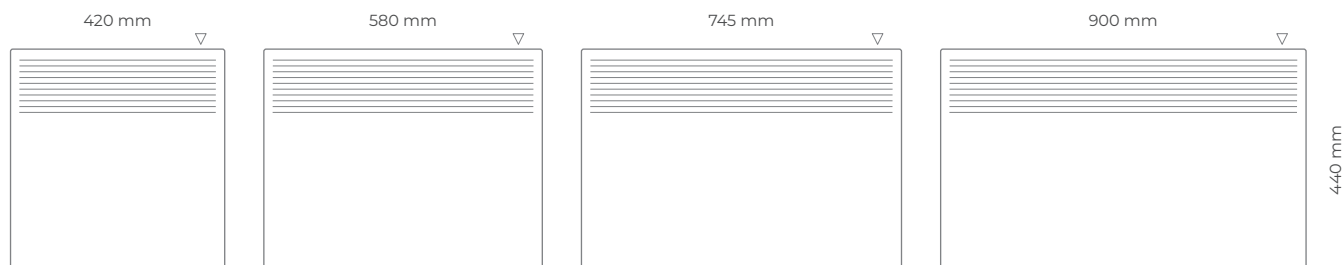

TACTIC WIFI

Natural convection

Geometry

HORIZONTAL

Depth: 104 mm

▽ thermostat position

Technical features

- Specially designed finned air outlet for effective and even distribution of heat.
 - Aluminium heating element, with its optimized X shape, specially designed to create gentle heating by natural convection:
 - - robust and reliable
 - - silent operation
 - - speedy heat up
 - Wifi-enabled control with digital display:
 - Room temperature control
 - Easy temperature adjustment with + and - buttons.
 - Manual selection between Comfort / Eco / Away / Standby mode
 - Power cord fitted with European-style plug
 - Available with optional castors for portable use
- In WiFi mode:
 - Remotely switch between heating modes
 - Room temperature control
 - Programming schedules
 - Key lock
 - Home / room / heater management

Class II
IP X4 - IK08
Single phase 230 V

Ratings & dimensions

Rating (W)	W x H x D* (mm)	References
HORIZONTAL		
1000	420 x 440 x 104	E154113
1500	580 x 440 x 104	E154115
2000	745 x 440 x 104	E154117
2400	900 x 440 x 104	E154118