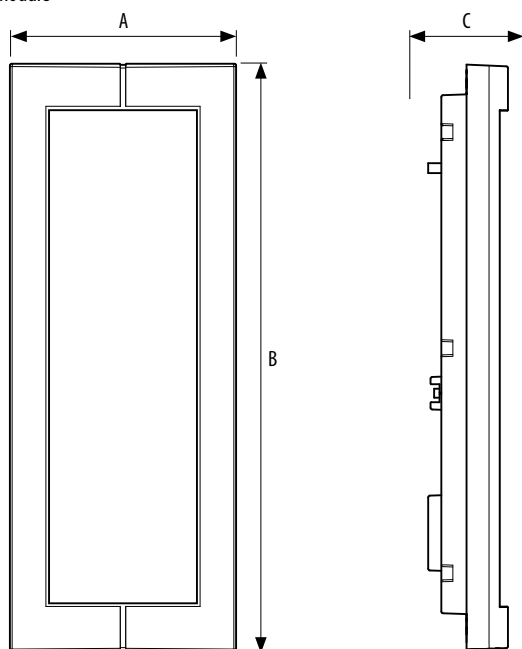

Flush mounted installation (flush mounted box supplied with the product). White night backlit. Protection degree : IP54, protection index against mechanical impact : IK07.

Related items

322011 Digital call entrance panel with addresses list

Technical data

Power supply:	30 Vdc
Stand by absorption:	≤ 5 mA @ 30 V
Max operating absorption:	≤ 25 mA@30 V
Operating temperature:	(-25) – (+55) °C
Protection index:	IP54
Protection against mechanical impact:	IK07

**Legend**

1. Information area with label, label cover and lens
2. RJ45 connector for the connection to the main entrance panel

Dimensional data

Targa module

A (mm)	B (mm)	C (mm)
125	325	44,5

Flush mounting box

A (mm)	B (mm)	C (mm)
120	314	55