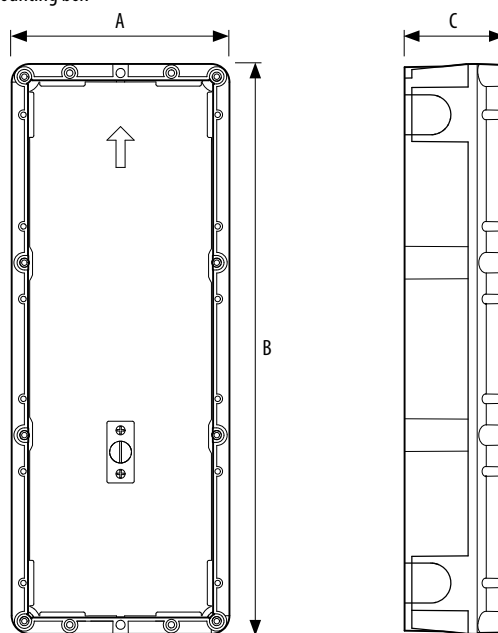

**Legend**

1. Information area with label, label cover and lens
2. RJ45 connector for the connection to the main entrance panel

Dimensional data

Targa module

A (mm)	B (mm)	C (mm)
125	325	44,5

Flush mounting box

A (mm)	B (mm)	C (mm)
120	314	55