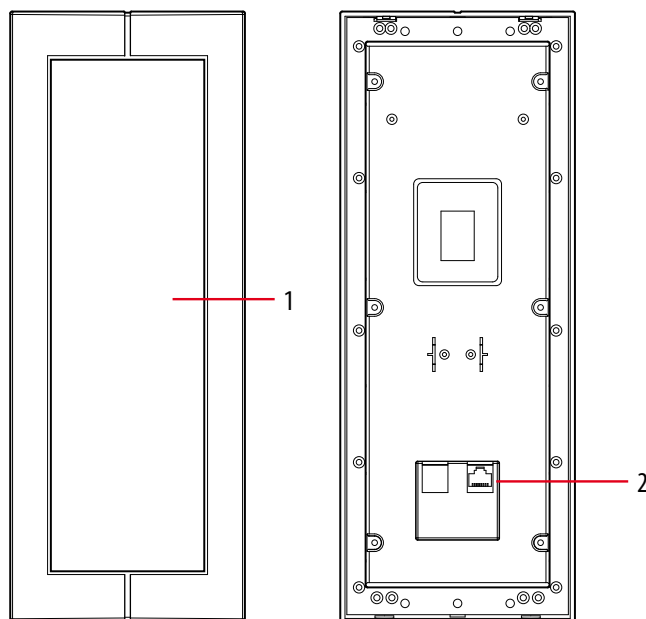

Description

D45 System zamak nameplate /targa module to be installed side by side to the digital call entrance panel 322012 to insert the list of residents or customised messages.

Easy insertion / replacement of nameplates.

Flush mounted installation (flush mounted box supplied with the product). White night backlit. Protection degree : IP54, protection index against mechanical impact : IK07.

Related items

322011 Digital call entrance panel with addresses list

**Legend**

1. Information area with label, label cover and lens
2. RJ45 connector for the connection to the main entrance panel

Dimensional data

Targa module

A (mm)	B (mm)	C (mm)
125	325	44,5

Flush mounting box

A (mm)	B (mm)	C (mm)
120	314	55