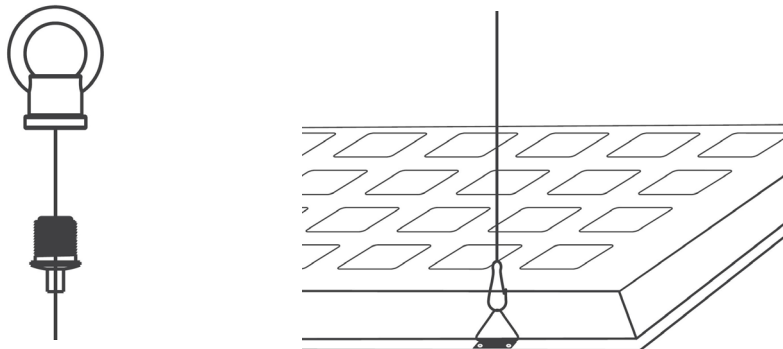

Panel Led Quantum 40W

Recessed:

Blaupunkt Panel LED Quantum 40W

Suspended:

BLAUPUNKT PANEL LED QUANTUM 40W WITH CLIPS

Surface:

Blaupunkt Panel LED Quantum 40W NARROW INPUT

*Mounting accessories must be purchased separately.