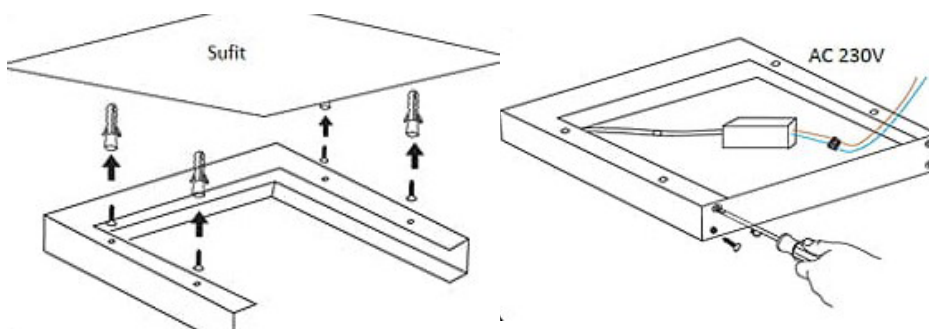

Panel Led Quantum 40W

Recessed:

Blaupunkt Panel LED Quantum 40W

Suspended:

BLAUPUNKT PANEL LED QUANTUM 40W WITH CLIPS

Surface:

Blaupunkt Panel LED Quantum 40W NARROW INPUT

*Mounting accessories must be purchased separately.