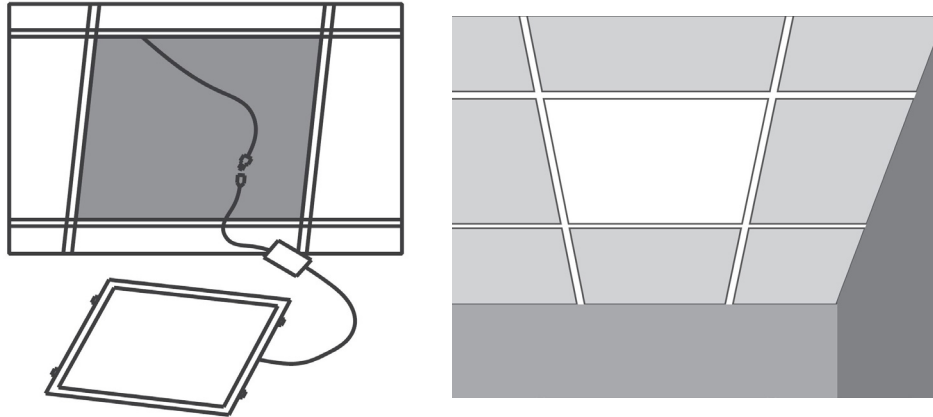

Panel Led Quantum 40W

Recessed:

Blaupunkt Panel LED Quantum 40W

Suspended:

BLAUPUNKT PANEL LED QUANTUM 40W WITH CLIPS

Surface:

Blaupunkt Panel LED Quantum 40W NARROW INPUT

*Mounting accessories must be purchased separately.